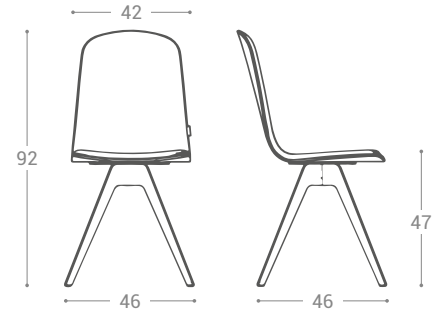

INFINÉ

ASSISE | SEAT
Contreplaqué teinté | Contreplaqué laqué | Tapissé 27 mm | Tessuto
Stained plywood | Lacquered plywood | Upholstery 27 mm | Tessuto

PIEDS | LEGS
Acier massif laqué epoxy
Epoxy lacquered solid steel

DÉTAIL | DETAIL
Bouchon en résine
Resin cap

ASSISE | SEAT

BOIS TEINTÉ
STAINED WOOD

BLANCHI
BLEACHED

CHAUFFÉ
TOASTED

CANALETTO
CANALETTO

BOIS LAQUÉ
LACQUERED WOOD

BLANC
WHITE

TOURTERELLE
TURTLEDOVE

MOUTARDE
MUSTARD

TITANIUM
TITANIUM

ANTHRACITE
ANTHRACITE

NOIR
BLACK

TAPISSÉ
UPHOLSTERY

	BLANC WHITE	BEIGE BEIGE	TOURTERELLE TURTLEDOVE	NOIX WALNUT	ROSE PINK	MOUTARDE MUSTARD	TERRACOTTA TERRACOTTA	VIN WINE	BLEU BLUE	TURQUOISE TURQUOISE	VERT GREEN	NUAGE CLOUD	GRIS GREY	GRAPHITE GRAPHITE	ANTHRACITE ANTHRACITE	NOIR BLACK
BELLAGIO																
A MYSTIC																
NOBEL																
ERA																
B HITCH																
KANON																

PIEDS | LEGS

ACIER EPOXY
EPOXY STEEL

BLANC TEX
TEX WHITE

TITANIUM
TITANIUM

BRONZO
BRONZO

ANTHRACITE
ANTHRACITE

NOIR
BLACK

TESSUTO | TESSUTO

DOSSIER BOIS CONTREPLAQUÉ DE HÊTRE + COUSSIN TAPISSÉ
BEECH PLYWOOD BACKREST + UPHOLSTERED CUSHION

Sélectionnez une finition en bois pour le dossier et une finition tapissée pour le coussin.
Select a wood finish for the backrest and an upholstery finish for the cushion.