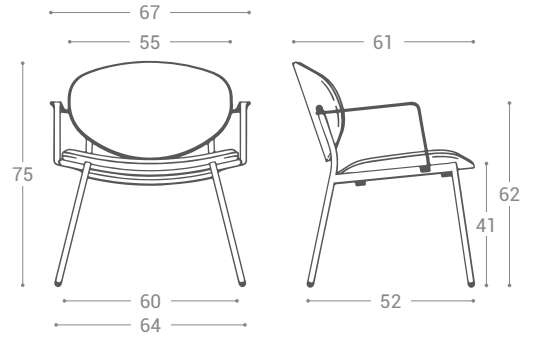

GUAY XL

ASSISE | SEAT
 Tapissé 58 mm | Tessuto
 Upholstery 58 mm | Tessuto

DOSSIER | BACKREST
 Tapissé 45 mm | Tessuto
 Upholstery 45 mm | Tessuto

STRUCTURE | STRUCTURE
 Acier laqué epoxy
 Epoxy lacquered steel