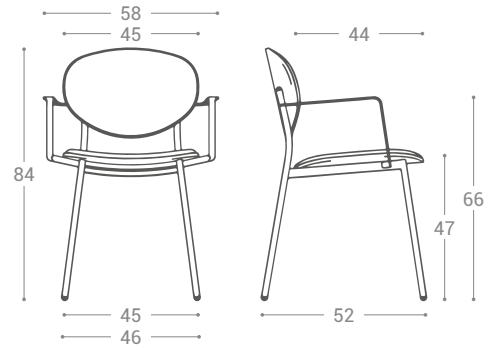

## Typenplan

Guay XL von CANCIO - Stuhl ca. 64 cm breit

# GUAY

**ASSISE | SEAT**  
 Tapissé 58 mm | Tessuto  
 Upholstery 58 mm | Tessuto

**DOSSIER | BACKREST**  
 Tapissé 42 mm | Tessuto  
 Upholstery 42 mm | Tessuto

**STRUCTURE | STRUCTURE**  
 Acier laqué epoxy  
 Epoxy lacquered steel