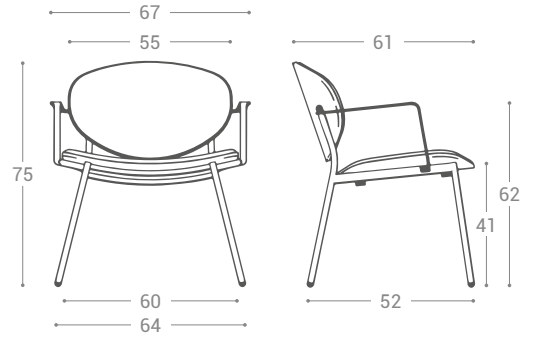

# GUAY XL

**ASSISE | SEAT**  
 Tapissé 58 mm | Tessuto  
 Upholstery 58 mm | Tessuto

**DOSSIER | BACKREST**  
 Tapissé 45 mm | Tessuto  
 Upholstery 45 mm | Tessuto

**STRUCTURE | STRUCTURE**  
 Acier laqué epoxy  
 Epoxy lacquered steel