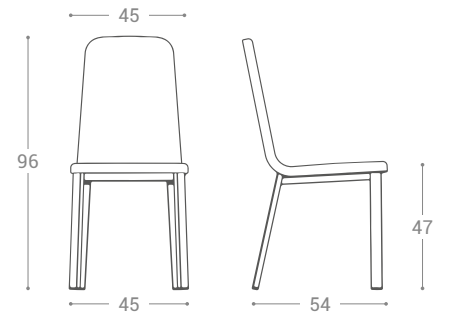

PIXEL-dining

ASSISE | SEAT
Tapisé MULTISOFT 55 mm
Upholstery MULTISOFT 55 mm

PIEDS | LEGS
Acier laqué epoxy
Epoxy lacquered steel

DÉTAIL | DETAIL
Embout en polyéthylène
Polyethylene cap

ASSISE | SEAT

**TAPISSÉ
UPHOLSTERY**

	BLANC WHITE	BEIGE BEIGE	TOURTERELLE TURTLEDOVE	NOIX WALNUT	ROSE PINK	MOUTARDE MUSTARD	TERRACOTTA TERRACOTTA	VIN WINE	BLEU BLUE	TURQUOISE TURQUOISE	VERT GREEN	NUAGE CLOUD	GRIS GREY	GRAPHITE GRAPHITE	ANTHRACITE ANTHRACITE	NOIR BLACK
BELLAGIO																
A MYSTIC																
NOBEL																
ERA																
B HITCH																
KANON																

PIEDS | LEGS

**ACIER EPOXY
EPOXY STEEL**

**TITANIUM
TITANIUM**

**BRONZO
BRONZO**

**ANTHRACITE
ANTHRACITE**

**NOIR
BLACK**