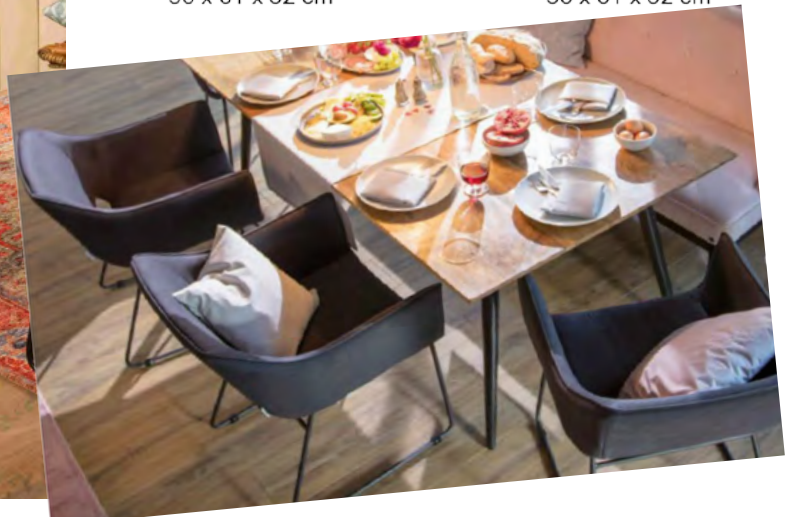

Armlehnstuhl 2439-04
22"Wx24"Dx32.3"H
56 x 61 x 82 cm

Armlehnstuhl 2439-26
22"Wx24"Dx32.3"H
56 x 61 x 82 cm