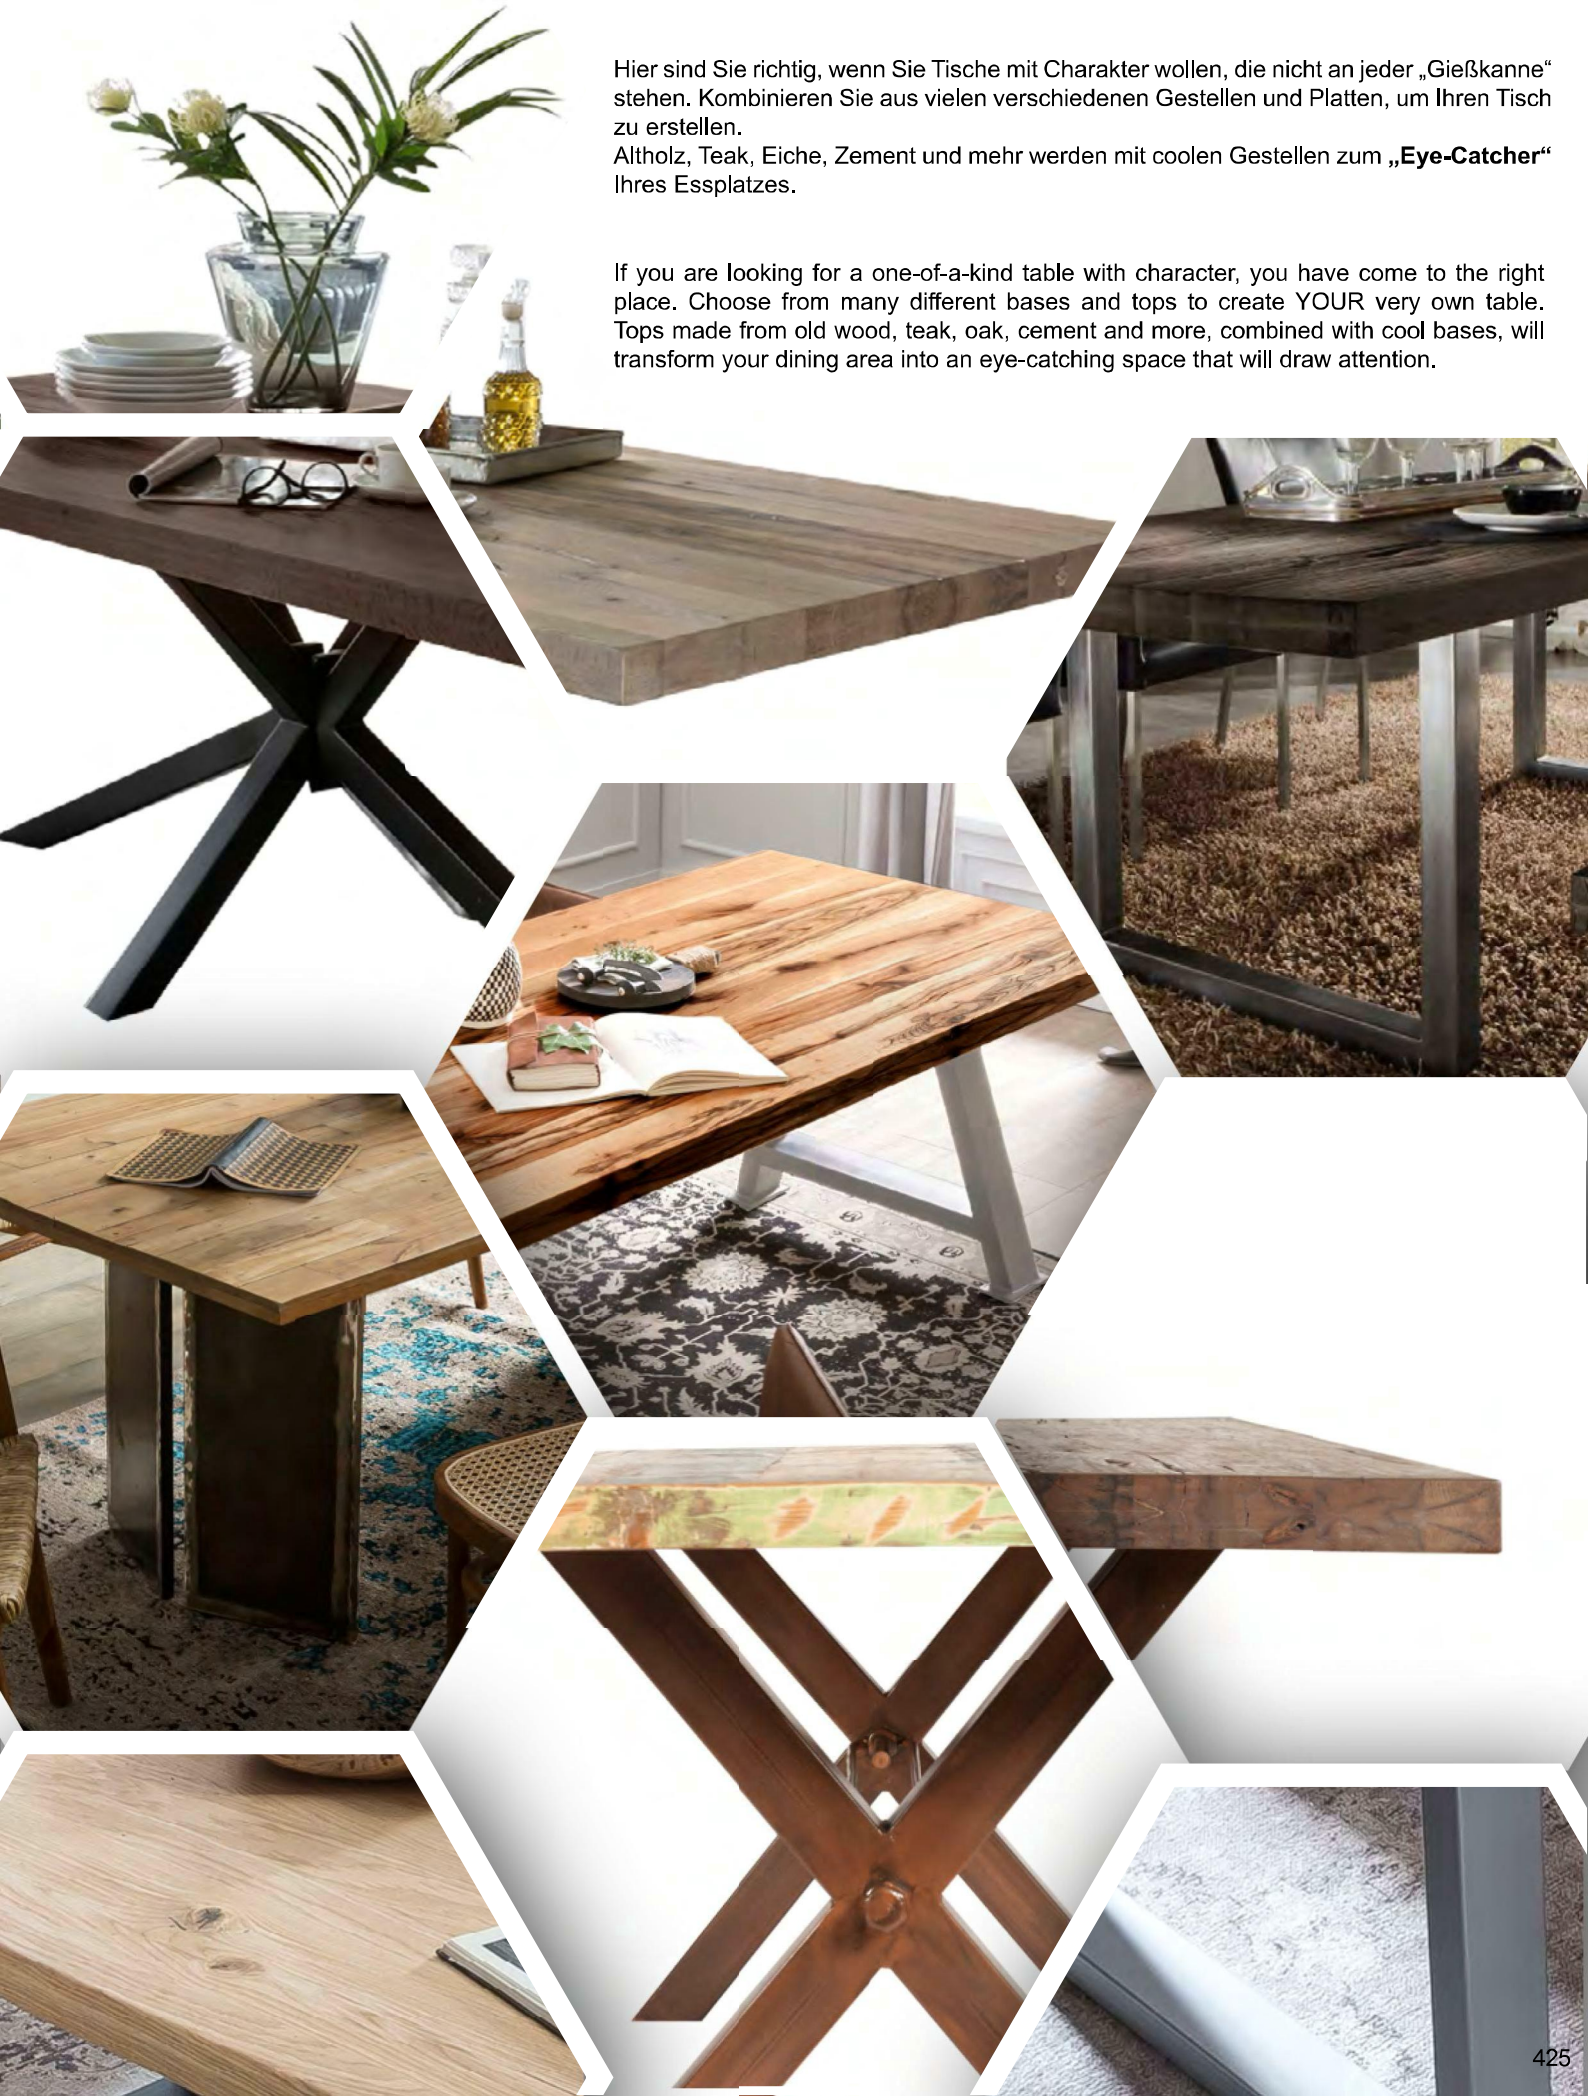

Altholz, Teak, Eiche, Zement und mehr werden mit coolen Gestellen zum „Eye-Catcher“ Ihres Essplatzes.

If you are looking for a one-of-a-kind table with character, you have come to the right place. Choose from many different bases and tops to create YOUR very own table. Tops made from old wood, teak, oak, cement and more, combined with cool bases, will transform your dining area into an eye-catching space that will draw attention.