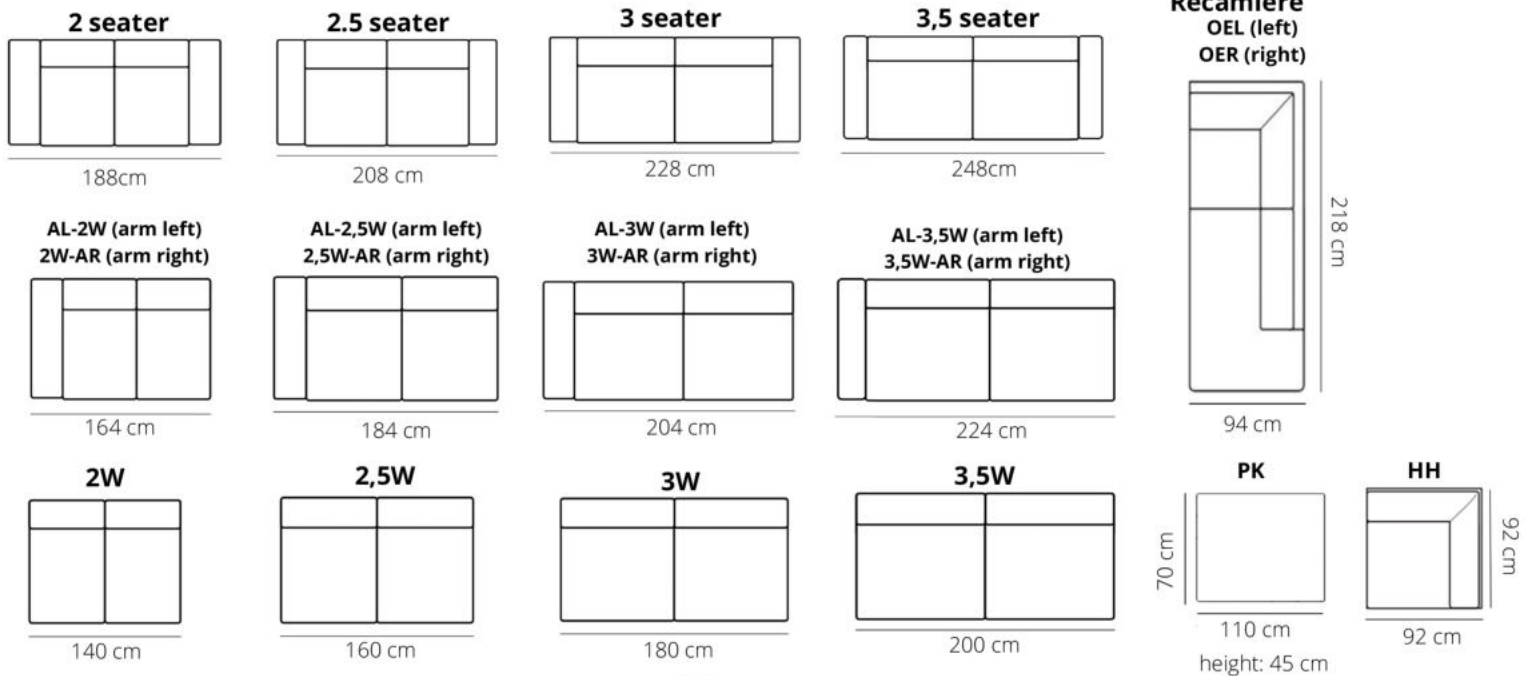

ELEMENTS

STITCHING

LEGS

HEIGHT: 82 cm
DEPTH: 95 cm
SEAT DEPTH: 60 cm
SEAT HEIGHT: 45 cm
ARM HEIGHT: 65 cm

PRODUCT INFO

FRAME

FILLING

BACK

SEAT