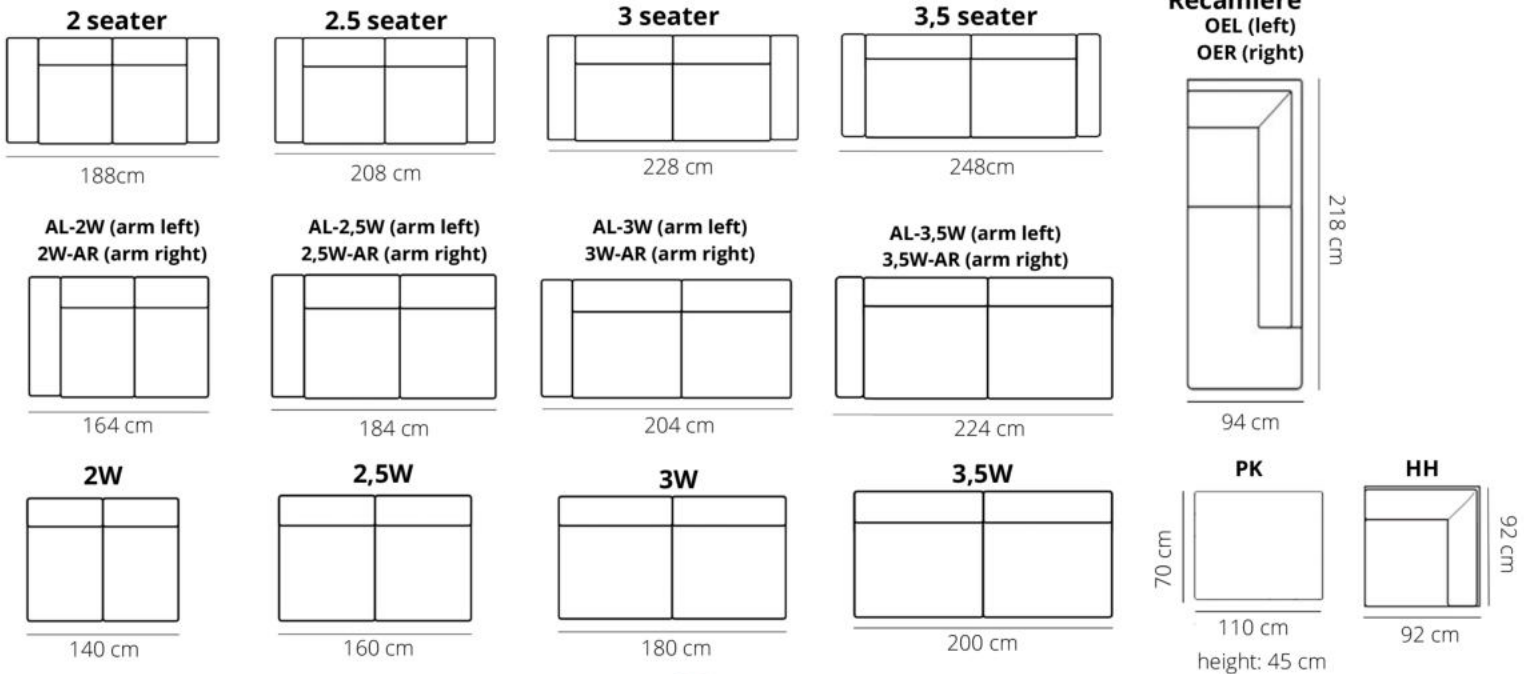

ELEMENTS

STITCHING

LEGS

HEIGHT: 82 cm
DEPTH: 95 cm
SEAT DEPTH: 60 cm
SEAT HEIGHT: 45 cm
ARM HEIGHT: 65 cm

PRODUCT INFO

FRAME

FILLING

BACK

SEAT