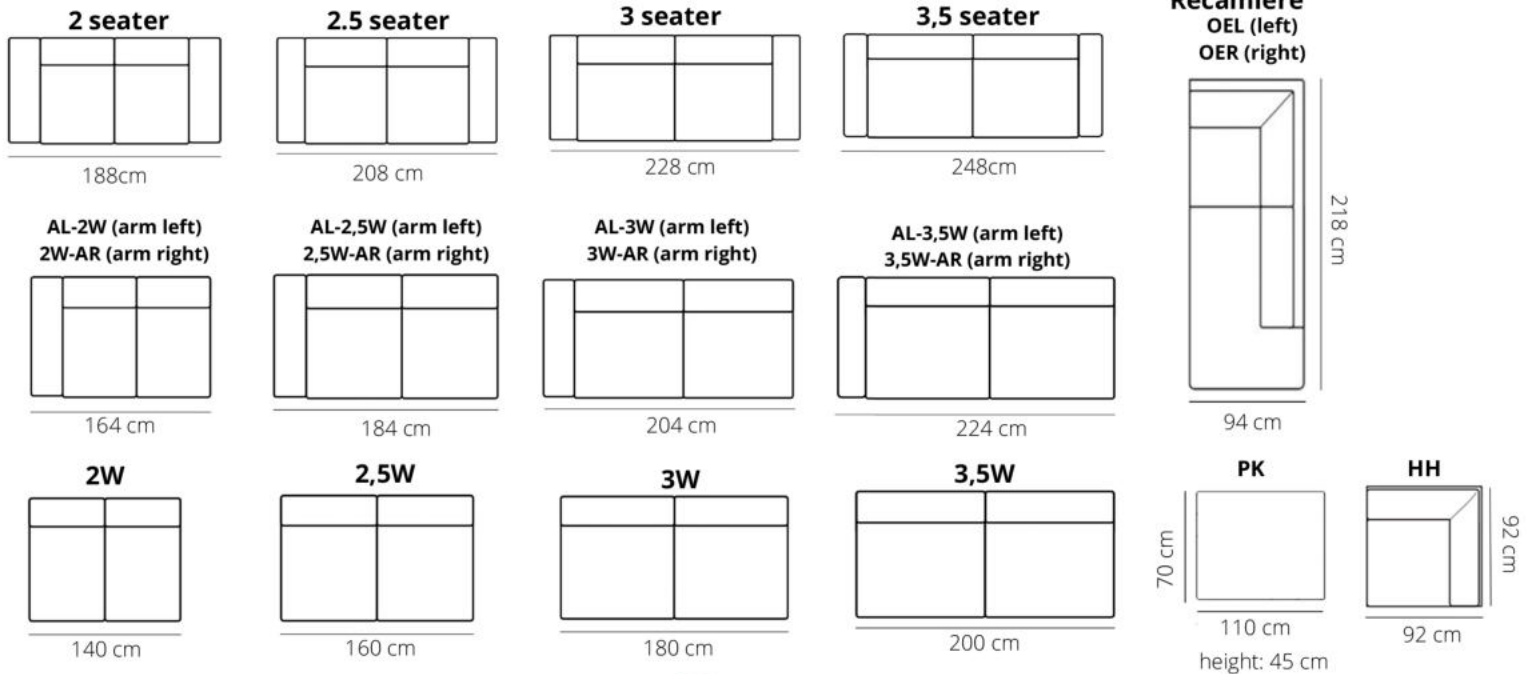

ELEMENTS

STITCHING

LEGS

HEIGHT: 82 cm
DEPTH: 95 cm
SEAT DEPTH: 60 cm
SEAT HEIGHT: 45 cm
ARM HEIGHT: 65 cm

PRODUCT INFO

FRAME

FILLING

BACK

SEAT