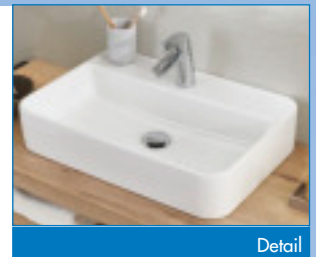

Detail

One - Round