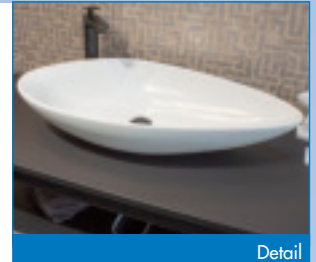

Detail

Rumba