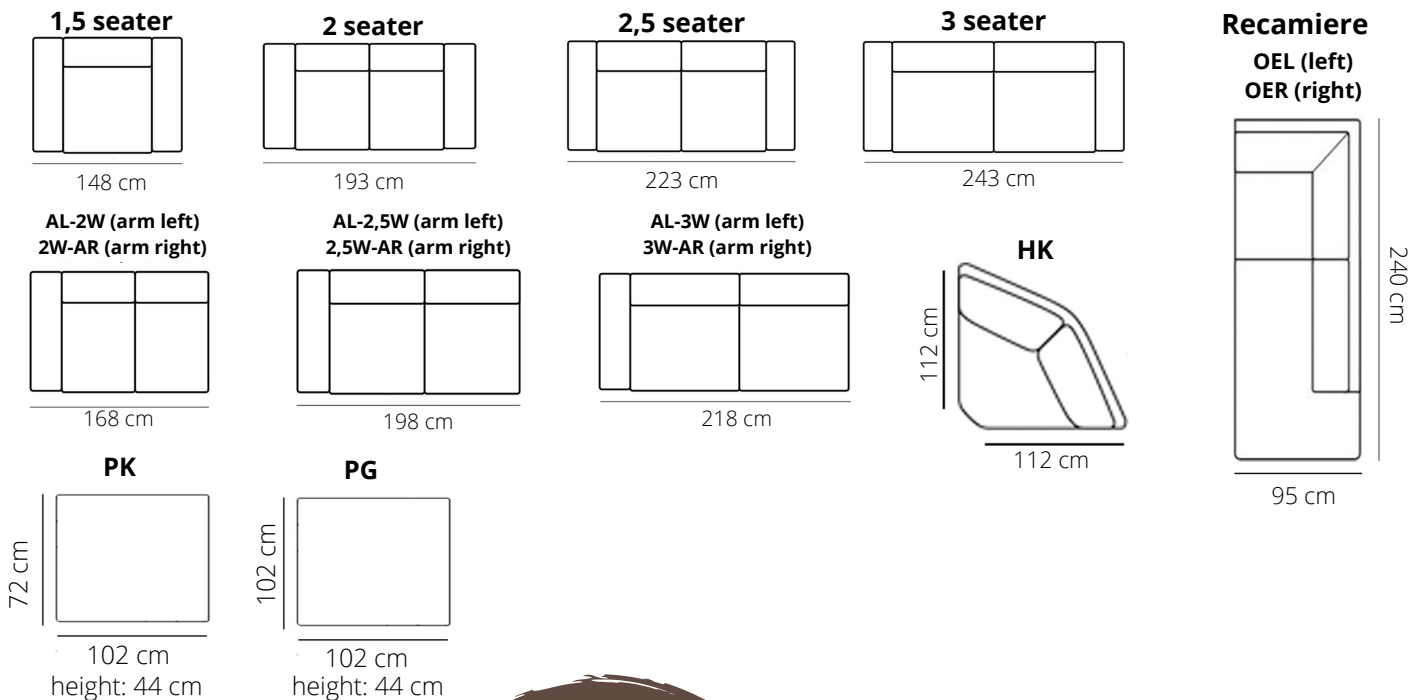

ELEMENTS

STITCHING

LEGS

HEIGHT: 81 cm
DEPTH: 98 cm
SEAT DEPTH: 63 cm
SEAT HEIGHT: 44 cm
ARM HEIGHT: 60 cm

PRODUCT INFO

FRAME

FILLING

BACK

SEAT

SUSPENSION