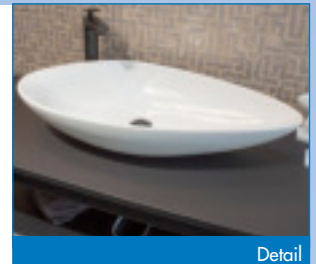

Detail

Rumba