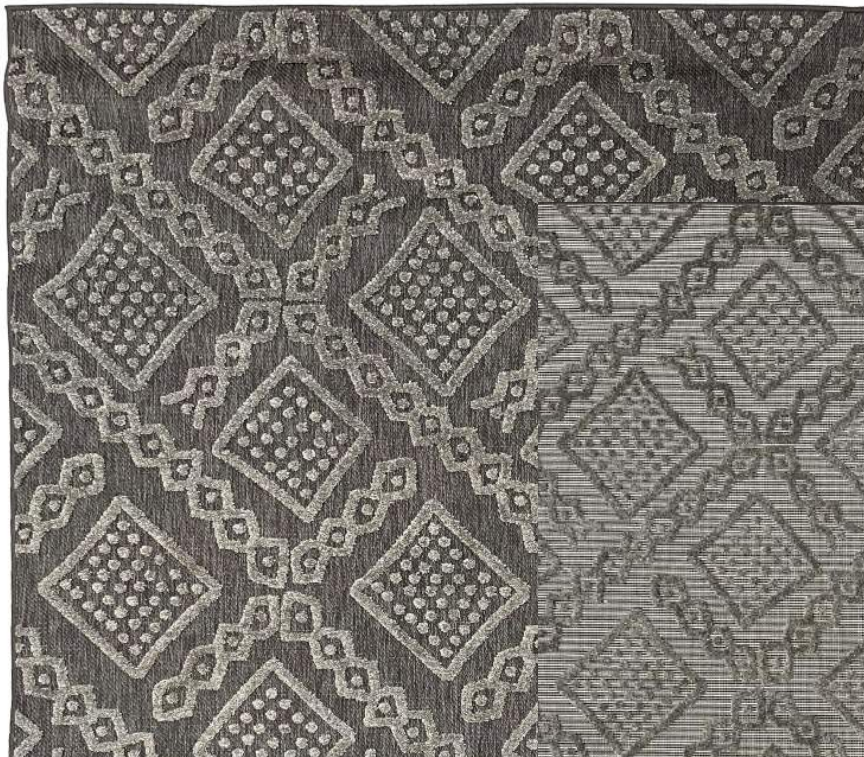

SAND

OLIVE

TOMATO

OUTDOOR TEPPICHE

160

230

SLATE

LIGHTGREY