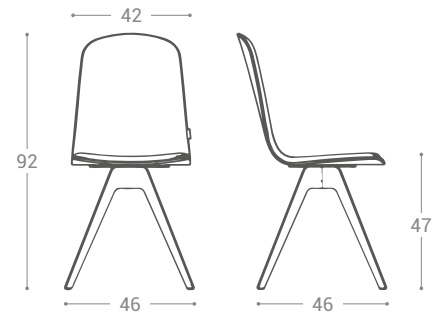

INFINÉ

ASSISE | SEAT
Contreplaqué teinté | Contreplaqué laqué | Tapissé 27 mm | Tessuto
Stained plywood | Lacquered plywood | Upholstery 27 mm | Tessuto

PIEDS | LEGS
Acier massif laqué epoxy
Epoxy lacquered solid steel

DÉTAIL | DETAIL
Bouchon en résine
Resin cap

ASSISE | SEAT

BOIS TEINTÉ
STAINED WOOD

BLANCHI
BLEACHED

CHAUFFÉ
TOASTED

CANALETTO
CANALETTO

BOIS LAQUÉ
LACQUERED WOOD

BLANC
WHITE

TOURTERELLE
TURTLEDOVE

MOUTARDE
MUSTARD

TITANIUM
TITANIUM

ANTHRACITE
ANTHRACITE

NOIR
BLACK

TAPISSÉ
UPHOLSTERY

	BLANC WHITE	BEIGE BEIGE	TOURTERELLE TURTLEDOVE	NOIX WALNUT	ROSE PINK	MOUTARDE MUSTARD	TERRACOTTA TERRACOTTA	VIN WINE	BLEU BLUE	TURQUOISE TURQUOISE	VERT GREEN	NUAGE CLOUD	GRIS GREY	GRAPHITE GRAPHITE	ANTHRACITE ANTHRACITE	NOIR BLACK
BELLAGIO																
A MYSTIC																
NOBEL																
ERA																
B HITCH																
KANON																

PIEDS | LEGS

ACIER EPOXY
EPOXY STEEL

BLANC TEX
TEX WHITE

TITANIUM
TITANIUM

BRONZO
BRONZO

ANTHRACITE
ANTHRACITE

NOIR
BLACK

TESSUTO | TESSUTO

DOSSIER BOIS CONTREPLAQUÉ DE HÊTRE + COUSSIN TAPISSÉ
BEECH PLYWOOD BACKREST + UPHOLSTERED CUSHION

Sélectionnez une finition en bois pour le dossier et une finition tapissée pour le coussin.
Select a wood finish for the backrest and an upholstery finish for the cushion.