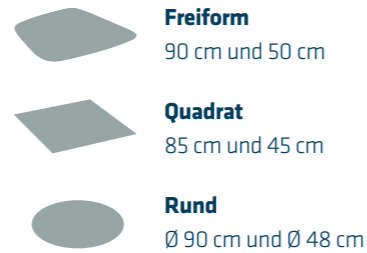

Schwarz   Titansilber   Perlgold (matt)

6 Plattengr.

Freiform
90 cm und 50 cm
Quadrat
85 cm und 45 cm
Rund
Ø 90 cm und Ø 48 cm