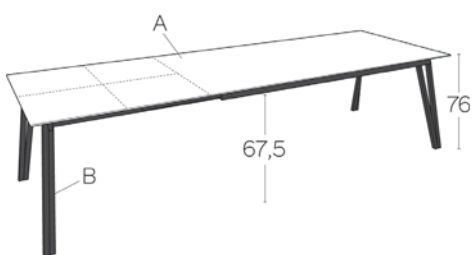

The metal frame is always painted black (code A01).

Table height 76cm.

TISCHFORMEN  
TABLETOP FORM

BREST T0100

PM -EXT

Massivholz / Solid wood

A	P/M	E	W	N
B	Metall / Metal			
90x160 cm				
90x180 cm				
100x180 cm				
100x200 cm				
100x220 cm				
100x240 cm				
100x260 cm				

BREST T0201

PM + EXT 100

Massivholz / Solid wood

A	P/M	E	W	N
B	Metall / Metal			
90x160/260 cm				
90x180/280 cm				
100x180/280 cm				
100x200/300 cm				

BREST T0302

PM +EXT 2x50

Massivholz / Solid wood

A	P/M	E	W	N
B	Metall / Metal			
90x160/210/260 cm				
90x180/230/280 cm				
100x180/230/280 cm				
100x200/250/300 cm				