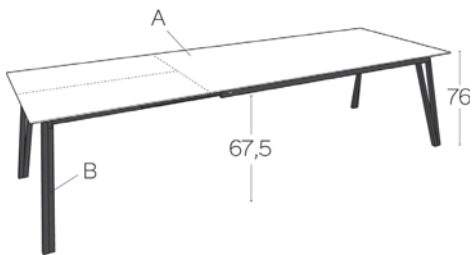

BREST T0201

PM + EXT 100

Massivholz / Solid wood

A	P/M	E	W	N
B	Metall / Metal			
90x160/260 cm				
90x180/280 cm				
100x180/280 cm				
100x200/300 cm