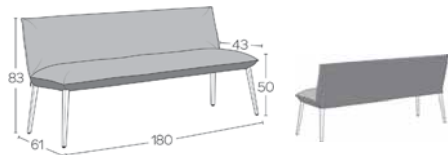

soft & soda

MOBITEC COLLECTION							KUNDENSTOFF CUSTOMER FABRIC					
STOFFE / FABRICS							LEDER / LEATHER					
2	3	4	5	6	7	1	2	3	1 > 9	10+		

SOFT B2510

TRIO UNI H47 -A

2	3	4	5	6	7	1	2	3	1 > 9	10+	

Fest

STANDARD

OPTION(S)

*METRAGE UNI cm 290

m2 4,75

SOFT B2610

TRIO BI H47 -A

2	3	4	5	6	7	1	2	3	1 > 9	10+	

Fest

STANDARD

OPTION(S)

*METRAGE BI cm 165 (a) 135 (b)

m2 2,8 (a) 2,15 (b)

SODA B2710

TRIO H47 -A

2	3	4	5	6	7	1	2	3	1 > 9	10+	

Fest

STANDARD

OPTION(S)

NOTE(S)

Wählen Sie bitte die Farbe der Kontrastnaht und der Knöpfe aus.

Please choose the colour of the contrast stitching and buttons.

*METRAGE UNI cm 290

m2 4,75

Kombinieren Sie 2 Farben desselben Bezugs. Die erstgenannte Farbe (A) wird immer für die Sitzfläche genutzt.
Combine 2 colours of the same covering. The first mentioned colour (A) is always used for the inside of the seat.