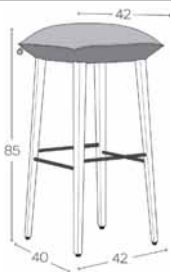

Fest

STANDARD

OPTION(S)

*METRAGE UNI cm 55

m2 0,65

SOFT C3810

STOOL BI H82 -A

2	3	4	5	6	7	1	2	3	1 > 9	10+	
---	---	---	---	---	---	---	---	---	-------	-----	--

Fest

STANDARD

OPTION(S)

*METRAGE BI cm 55 (a) 35 (b)

m2 0,35 (a) 0,30 (b)

SODA C3910

STOOL H82 -A

2	3	4	5	6	7	1	2	3	1 > 9	10+	
---	---	---	---	---	---	---	---	---	-------	-----	--