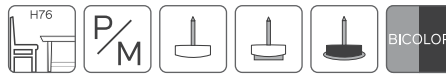

STANDARD

OPTION(S)