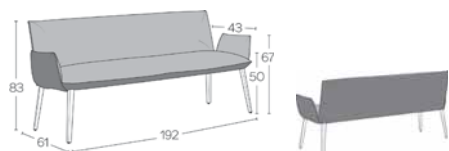

soft & soda

MOBITEC COLLECTION							KUNDENSTOFF CUSTOMER FABRIC					
STOFFE / FABRICS							LEDER / LEATHER					
2	3	4	5	6	7				1 > 9	10+		

SOFT B2812

TRIO UNI H47 +A

2	3	4	5	6	7				1 > 9	10+	

Fest

STANDARD

OPTION(S)

*METRAGE UNI cm 360

m2 5,75

SOFT B2912

TRIO BI H47 +A

2	3	4	5	6	7				1 > 9	10+	

Fest

STANDARD

OPTION(S)

*METRAGE BI cm 195 (a) 165 (b)

m2 3,2 (a) 2,55 (b)

SODA B3012

TRIO H47 -A

2	3	4	5	6	7				1 > 9	10+	

Fest

STANDARD

OPTION(S)

NOTE(S)

Wählen Sie bitte die Farbe der Kontrastnaht und der Knöpfe aus.

Please choose the colour of the contrast stitching and buttons.

*METRAGE UNI cm 360

m2 5,75

Kombinieren Sie 2 Farben desselben Bezugs. Die erstgenannte Farbe (A) wird immer für die Sitzfläche genutzt.
Combine 2 colours of the same covering. The first mentioned colour (A) is always used for the inside of the seat.