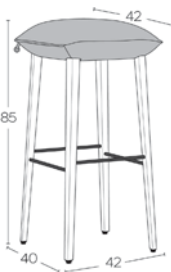

soft & soda

MOBITEC COLLECTION										KUNDENSTOFF CUSTOMER FABRIC		
STOFFE / FABRICS							LEDER / LEATHER					
2	3	4	5	6	7	1	2	3	1 > 9	10+		

SOFT C3710

STOOL UNI H82 -A

2	3	4	5	6	7	1	2	3	1 > 9	10+	

Fest

STANDARD

OPTION(S)

*METRAGE UNI cm 55

m2 0,65

SOFT C3810

STOOL BI H82 -A

2	3	4	5	6	7	1	2	3	1 > 9	10+	

Fest

STANDARD

OPTION(S)

*METRAGE BI cm 55 (a) 35 (b)

m2 0,35 (a) 0,30 (b)

SODA C3910

STOOL H82 -A

2	3	4	5	6	7	1	2	3	1 > 9	10+	

Fest

STANDARD

OPTION(S)

NOTE(S)

Wählen Sie bitte die Farbe der Kontrastnaht aus.

Please choose the colour of the contrast stitching.

*METRAGE UNI cm 55

m2 0,65

Kombinieren Sie 2 Farben desselben Bezugs. Die erstgenannte Farbe (A) wird immer für die Sitzfläche genutzt.
Combine 2 colours of the same covering. The first mentioned colour (A) is always used for the inside of the seat.