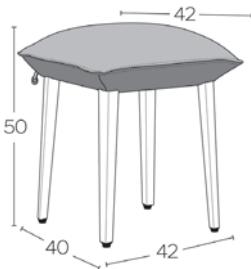

STANDARD

OPTION(S)

*METRAGE UNI cm 55

m2 0,65

SOFT C3210

STOOL BI H47 -A

2	3	4	5	6	7	1	2	3	1 > 9	10+	

Fest