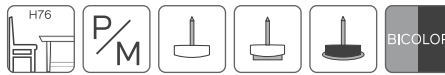

STANDARD

OPTION(S)