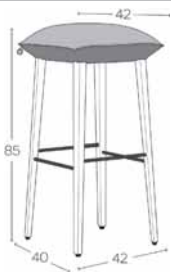

OPTION(S)

*METRAGE UNI cm 55

m2 0,65

SOFT C3810

STOOL BI H82 -A

2	3	4	5	6	7	1	2	3	1 > 9	10+	

Fest