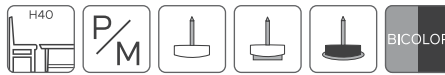

soft & soda

MOBITEC COLLECTION										KUNDENSTOFF CUSTOMER FABRIC		
STOFFE / FABRICS							LEDER / LEATHER					
2	3	4	5	6	7	1	2	3	1 > 9	10+		

SOFT C0710

DUO UNI H40 -A

2	3	4	5	6	7	1	2	3	1 > 9	10+	

Fest

STANDARD

OPTION(S)

*METRAGE UNI cm 240

m2 3,7

SOFT C0810

DUO BI H40 -A

2	3	4	5	6	7	1	2	3	1 > 9	10+	

Fest

STANDARD

OPTION(S)

*METRAGE BI cm 125 (a) 120 (b)

m2 2,2 (a) 1,6 (b)

SODA C0910

DUO H40 -A

2	3	4	5	6	7	1	2	3	1 > 9	10+	

Fest

STANDARD

OPTION(S)

NOTE(S)

Wählen Sie bitte die Farbe der Kontrastnaht und der Knöpfe aus.

Please choose the colour of the contrast stitching and buttons.

*METRAGE UNI cm 240

m2 3,7

Kombinieren Sie 2 Farben desselben Bezugs. Die erstgenannte Farbe (A) wird immer für die Sitzfläche genutzt.
Combine 2 colours of the same covering. The first mentioned colour (A) is always used for the inside of the seat.