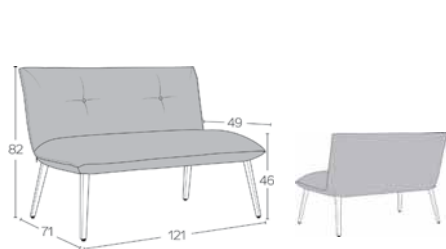

STANDARD

OPTION(S)

NOTE(S)

Wählen Sie bitte die Farbe der Kontrastnaht und der Knöpfe aus.

Please choose the colour of the contrast stitching and buttons.

*METRAGE UNI cm 240

m2 3,7

Kombinieren Sie 2 Farben desselben Bezugs. Die erstgenannte Farbe (A) wird immer für die Sitzfläche genutzt.
Combine 2 colours of the same covering. The first mentioned colour (A) is always used for the inside of the seat.