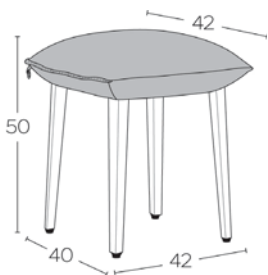

STANDARD

OPTION(S)

NOTE(S)

Wählen Sie bitte die Farbe der Kontrastnaht aus.

Please choose the colour of the contrast stitching.

*METRAGE UNI cm 55

m2 0,65

Kombinieren Sie 2 Farben desselben Bezugs. Die erstgenannte Farbe (A) wird immer für die Sitzfläche genutzt.
Combine 2 colours of the same covering. The first mentioned colour (A) is always used for the inside of the seat.