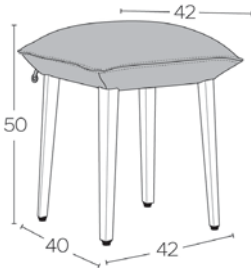

Fest

STANDARD

OPTION(S)

*METRAGE UNI cm 55

m2 0,65

SOFT C3210

STOOL BI H47 -A

2	3	4	5	6	7	1	2	3	1 > 9	10+	
---	---	---	---	---	---	---	---	---	-------	-----	--