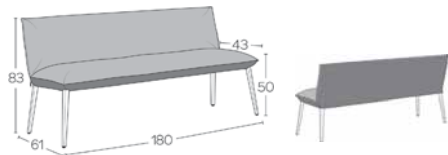

soft & soda

MOBITEC COLLECTION										KUNDENSTOFF CUSTOMER FABRIC		
STOFFE / FABRICS							LEDER / LEATHER					
2	3	4	5	6	7	1	2	3	1 > 9	10+		

SOFT B2510

TRIO UNI H47 -A

2	3	4	5	6	7	1	2	3	1 > 9	10+	

Fest

STANDARD

OPTION(S)

*METRAGE UNI cm 290

m2 4,75

SOFT B2610

TRIO BI H47 -A

2	3	4	5	6	7	1	2	3	1 > 9	10+	

Fest

STANDARD

OPTION(S)

*METRAGE BI cm 165 (a) 135 (b)

m2 2,8 (a) 2,15 (b)

SODA B2710

TRIO H47 -A

2	3	4	5	6	7	1	2	3	1 > 9	10+	

Fest

STANDARD

OPTION(S)

NOTE(S)

Wählen Sie bitte die Farbe der Kontrastnaht und der Knöpfe aus.

Please choose the colour of the contrast stitching and buttons.

*METRAGE UNI cm 290

m2 4,75

Kombinieren Sie 2 Farben desselben Bezugs. Die erstgenannte Farbe (A) wird immer für die Sitzfläche genutzt.
Combine 2 colours of the same covering. The first mentioned colour (A) is always used for the inside of the seat.