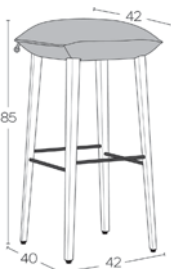

soft & soda

MOBITEC COLLECTION										KUNDENSTOFF CUSTOMER FABRIC		
STOFFE / FABRICS							LEDER / LEATHER					
2	3	4	5	6	7	1	2	3	1 > 9	10+		

SOFT C3710

STOOL UNI H82 -A

2	3	4	5	6	7	1	2	3	1 > 9	10+	

Fest

STANDARD

OPTION(S)

*METRAGE UNI cm 55

m2 0,65

SOFT C3810

STOOL BI H82 -A

2	3	4	5	6	7	1	2	3	1 > 9	10+	

Fest

STANDARD

OPTION(S)

*METRAGE BI cm 55 (a) 35 (b)

m2 0,35 (a) 0,30 (b)

SODA C3910

STOOL H82 -A

2	3	4	5	6	7	1	2	3	1 > 9	10+	

Fest

STANDARD

OPTION(S)

NOTE(S)

Wählen Sie bitte die Farbe der Kontrastnaht aus.

Please choose the colour of the contrast stitching.

*METRAGE UNI cm 55

m2 0,65

Kombinieren Sie 2 Farben desselben Bezugs. Die erstgenannte Farbe (A) wird immer für die Sitzfläche genutzt.
Combine 2 colours of the same covering. The first mentioned colour (A) is always used for the inside of the seat.