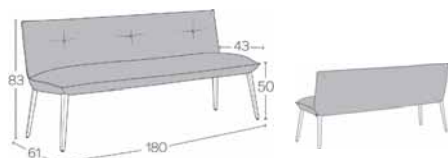

STANDARD

OPTION(S)

NOTE(S)

Wählen Sie bitte die Farbe der Kontrastnaht und der Knöpfe aus.

Please choose the colour of the contrast stitching and buttons.

*METRAGE UNI cm 290

m2 4,75

Kombinieren Sie 2 Farben desselben Bezugs. Die erstgenannte Farbe (A) wird immer für die Sitzfläche genutzt.
Combine 2 colours of the same covering. The first mentioned colour (A) is always used for the inside of the seat.