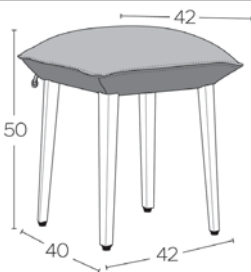

STANDARD

OPTION(S)

*METRAGE UNI cm 55

m2 0,65

SOFT C3210

STOOL BI H47 -A

2	3	4	5	6	7	1	2	3	1 > 9	10+	

Fest