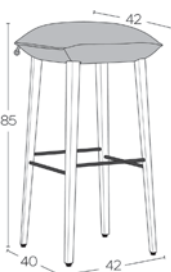

soft & soda

MOBITEC COLLECTION										KUNDENSTOFF CUSTOMER FABRIC		
STOFFE / FABRICS							LEDER / LEATHER					
2	3	4	5	6	7	1	2	3	1 > 9	10+		

SOFT C3710

STOOL UNI H82 -A

2	3	4	5	6	7	1	2	3	1 > 9	10+	

Fest

STANDARD

OPTION(S)

*METRAGE UNI cm 55

m2 0,65

SOFT C3810

STOOL BI H82 -A

2	3	4	5	6	7	1	2	3	1 > 9	10+	

Fest

STANDARD

OPTION(S)

*METRAGE BI cm 55 (a) 35 (b)

m2 0,35 (a) 0,30 (b)

SODA C3910

STOOL H82 -A

2	3	4	5	6	7	1	2	3	1 > 9	10+	

Fest

STANDARD

OPTION(S)

NOTE(S)

Wählen Sie bitte die Farbe der Kontrastnaht aus.

Please choose the colour of the contrast stitching.

*METRAGE UNI cm 55

m2 0,65

Kombinieren Sie 2 Farben desselben Bezugs. Die erstgenannte Farbe (A) wird immer für die Sitzfläche genutzt.
Combine 2 colours of the same covering. The first mentioned colour (A) is always used for the inside of the seat.