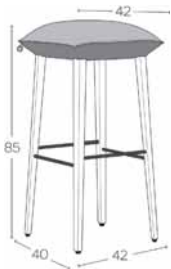

Fest

STANDARD

OPTION(S)

*METRAGE UNI cm 55

m2 0,65

SOFT C3810

STOOL BI H82 -A

2	3	4	5	6	7	1	2	3	1 > 9	10+	
---	---	---	---	---	---	---	---	---	-------	-----	--

Fest

STANDARD

OPTION(S)

*METRAGE BI cm 55 (a) 35 (b)

m2 0,35 (a) 0,30 (b)

SODA C3910

STOOL H82 -A

2	3	4	5	6	7	1	2	3	1 > 9	10+	
---	---	---	---	---	---	---	---	---	-------	-----	--