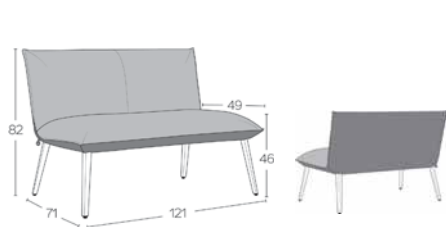

STANDARD

OPTION(S)

*METRAGE BI cm 125 (a) 120 (b)

m2 2,2 (a) 1,6 (b)

SODA C0910

DUO H40 -A

2	3	4	5	6	7	1	2	3	1 > 9	10+	

Fest