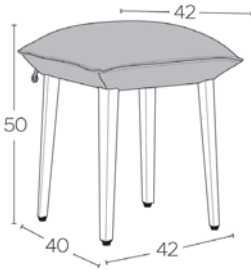

Fest

STANDARD

OPTION(S)

\*METRAGE UNI cm 55

m2 0,65

SOFT C3210

STOOL BI H47 -A

2	3	4	5	6	7	1	2	3	1 > 9	10+	
---	---	---	---	---	---	---	---	---	-------	-----	--