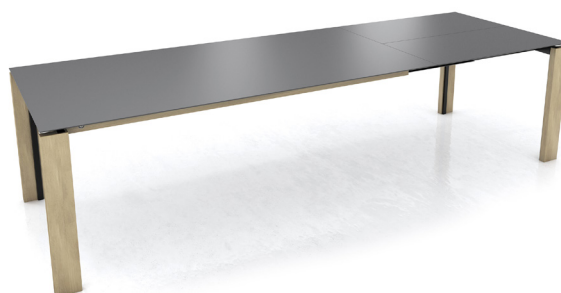

TERRA T0601		PB1 +EXT		Keramik / Ceramic						
A		K2			K3					
B		P/M	E	N	P/M	E	N			
90x160/260 cm										
90x180/280 cm										
100x180/280 cm										
100x200/300 cm