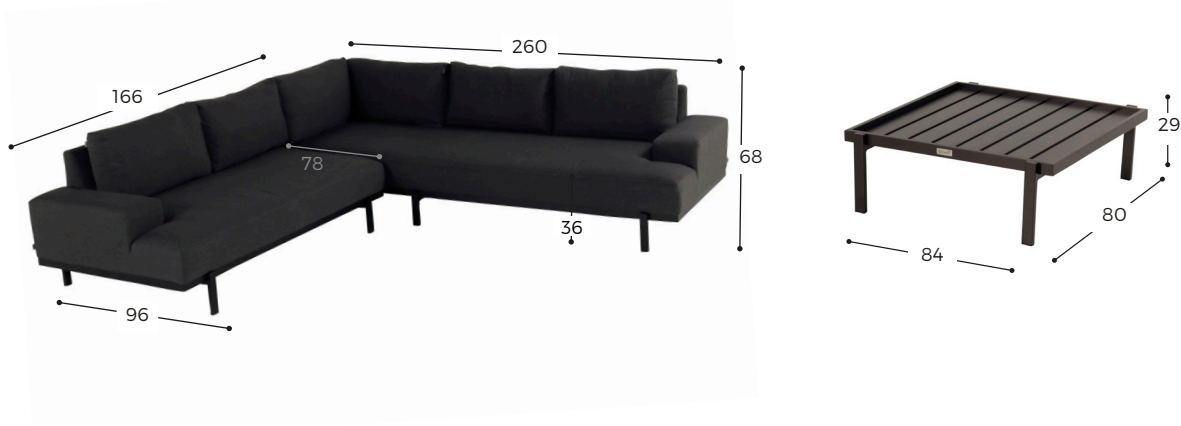

Artikel Nr.	EAN Code	Artikel Name	Farbe Gestell	Farbe Kissen	
22253661	8711268577334	Lucas Corner Lounge Set	Rust	Taupe	
22253658	8711268577341	Lucas Corner Lounge Set	Carbon Black	Black	
22253657	8711268579536	Lucas Corner Lounge Set	Carbon Black	Mid Grey	
22638061	8711268577631	Harry Alu Table	Rust	-	
22638008	8711268577648	Harry Alu Table	Carbon Black	-	

Produkt	Menge	Netto Gewicht	Brutto Gewicht	Verpackungsgröße	Max. Belastung
Lounge	1	66,4 kg	75,2 kg	261x109x70 cm	130 kg
Tisch	1	6,8 kg	12,3 kg	87x82x10 cm	-