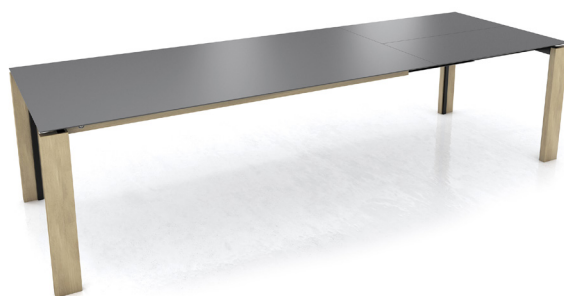

TERRA T0601		PB1 +EXT		Keramik / Ceramic						
A		K2			K3					
B		P/M	E	N	P/M	E	N			
90x160/260 cm										
90x180/280 cm										
100x180/280 cm										
100x200/300 cm