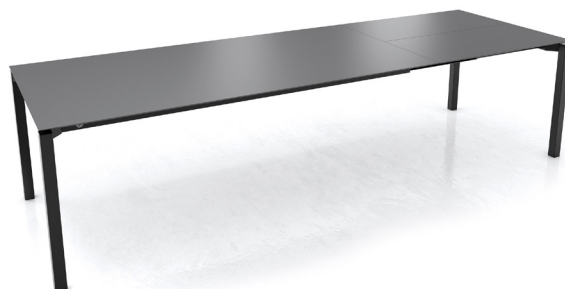

TERRA T0100

PM1 -EXT

Keramik / Ceramic

A	K2	K3
B	Metall / Metal	
90x160 cm		
90x180 cm		
100x180 cm		
100x200 cm		
100x220 cm		
100x240 cm		
100x260 cm		

TERRA T0201

PM1 +EXT

Keramik / Ceramic

A	K2	K3
B	Metall / Metal	
90x160/260 cm		
90x180/280 cm		
100x180/280 cm		
100x200/300 cm