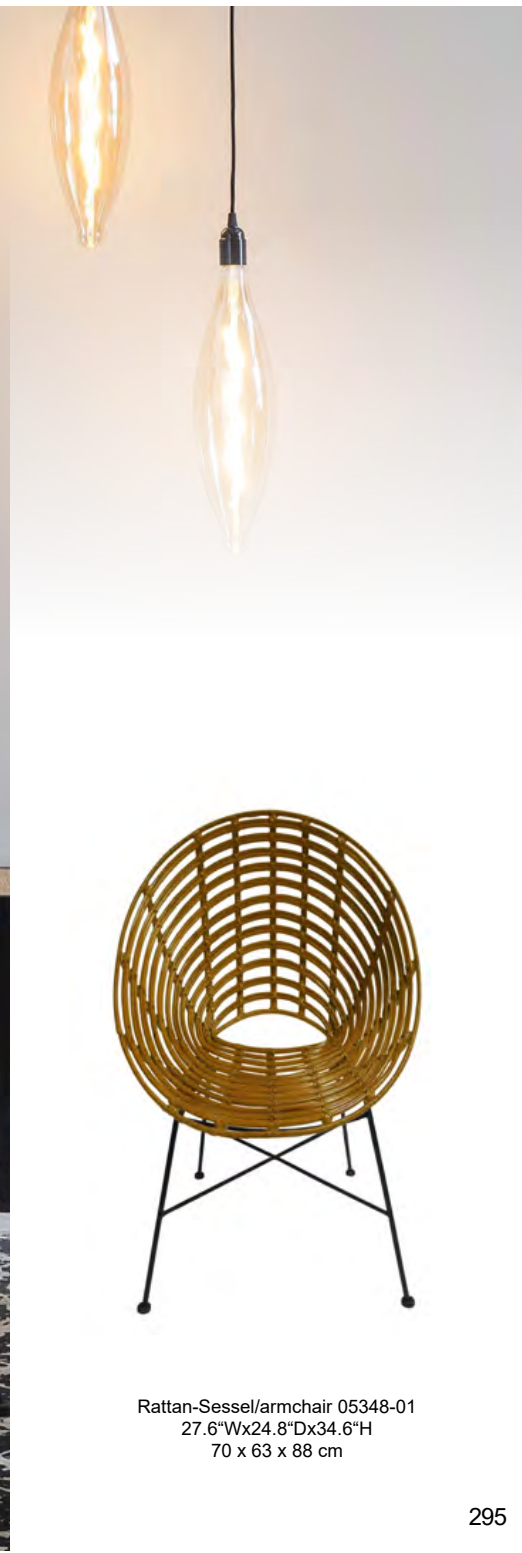

Rattan-Sessel/armchair 05348-01
27.6"Wx24.8"Dx34.6"H
70 x 63 x 88 cm