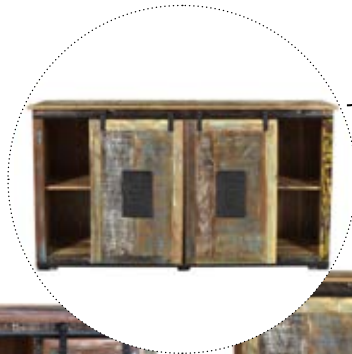

Mit auf dem Foto/picture also includes:

Sideboard 11303-98 Tisch/table 2614-98 Vitrine/display cabinet 11304-98 Stühle/chairs 2489-13 Blau/blue +2489-15 Grün/green
Teppich/carpet 1027-52 Wall-art „DO NOT ENTER“ 1084-13 Wall-art „NO PARKING PLEASE“ 1084-14

JUPITER – the largest planet in the solar system is anticipated to be very visible in April 2017. Until then, you can beautify your home with our new series under the same name. From old fishing boats, houses, old doors and gates, this unique wood found in India is up cycled with wonderful craftsmanship to create beautiful furniture that exudes warmth and comfort. Like a stroke of luck, which you find here and there at antique markets, these beauties transform every room into a French countryside living oasis, far from the urban hustle and bustle. Crafted with loving detail, these exquisite pieces are bound to please and are a welcomed alternative to the often heartless and austere techno-look.

JUPITER

JUPITER

Schrank/cabinet 11301-98
33.5"Wx13.8"D x31.5"H
77 x 38 x 80 cm

TV-Lowboard 11321-98
55.1"Wx15.7"Dx19.7"H
130 x 40 x 63 cm

Sideboard 11303-98
59.1"Wx14.96"Dx31.9"H
150 x 38 x 81 cm

Stuhl/chair 02612-98
15.7"Wx 17.7"Dx39.4"H
44 x 45 x 89 cm