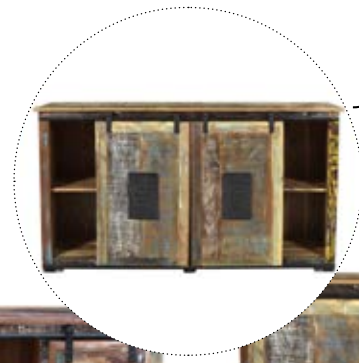

JUPITER – the largest planet in the solar system is anticipated to be very visible in April 2017. Until then, you can beautify your home with our new series under the same name. From old fishing boats, houses, old doors and gates, this unique wood found in India is up cycled with wonderful craftsmanship to create beautiful furniture that exudes warmth and comfort. Like a stroke of luck, which you find here and there at antique markets, these beauties transform every room into a French countryside living oasis, far from the urban hustle and bustle. Crafted with loving detail, these exquisite pieces are bound to please and are a welcomed alternative to the often heartless and austere techno-look.

JUPITER

JUPITER

Schrank/cabinet 11301-98
33.5"Wx13.8"D x31.5"H
77 x 38 x 80 cm

TV-Lowboard 11321-98
55.1"Wx15.7"Dx19.7"H
130 x 40 x 63 cm

Sideboard 11303-98
59.1"Wx14.96"Dx31.9"H
150 x 38 x 81 cm

Stuhl/chair 02612-98
15.7"Wx 17.7"Dx39.4"H
44 x 45 x 89 cm

Stuhl/chair 09112-98
17.7"Wx17.7"Dx39.4"H
45 x 45 x 100 cm

Vitrine/display cabinet 11304-98
35.4"Wx15.7"Dx70.9"H
90 x 40 x 180 cm

Regal/shelf 11308.98
29.5"Wx12.6"Dx59.4"H
75 x 32 x 151 cm

Couchtisch/coffee table trunk 11394-98
31.5"Wx31.5"Dx15.7"H
80 x 80 x 40 cm

Tische/tables
2614-98: 55.1"Wx35.4"Dx29.9"H / 140 x 90 x 76 cm
2618-98: 70.9"Wx35.4"Dx29.9"H / 180 x 90 x 76 cm