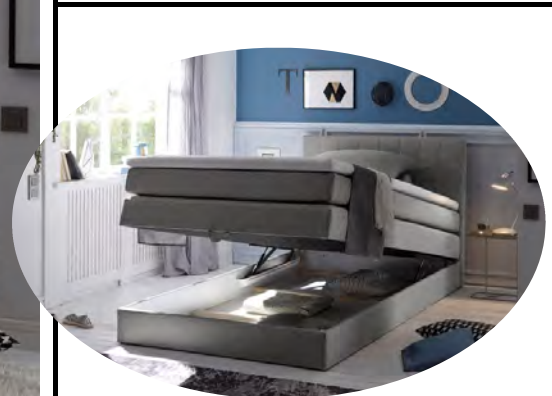

inkl. einem integrierten Bettkasten

Stk. im LKW 80 m³ **43** Anzahl Packungen **4** Logistik **Ost** **DL**

Gestell- und Polsteraufbau	
Box stabiles, hochwertiges Gestell aus Holzwerkstoffen, Kunststofffüsse 4-Gang-Bonell-Federkern 2,2 mm, 1 Lage mit 1 cm Schaum T 25	Obermatratze 4-Gang-Bonell-Federkern 2,2 mm, 2 Lagen mit 2 cm Schaum T25 Topper Komfort T25 Schaum-Topper (4 cm), Bezug waschbar bis 40°

Beschreibung	Artikelnummer	EAN-Code
Savanna 21 grau	56-A20-109	4250 8263 42921
Savanna 05 anthrazit	56-A20-609	4250 8263 53163
Savanna 14 schwarz	56-A20-659	4250 8263 45014
Soro 90 light grey	56-A20-529	4250 8263 60611
Soro 41 safran	56-A20-979	4250 8263 60628
Soro 91 schlamm	56-A20-409	4250 8263 54054
Soro 23 sand	56-A20-209	4250 8263 50186
Soro 97 anthrazit	56-A20-099	4250 8263 60185
Soro 24 stone	56-A20-499	4250 8263 60604

Abmessungen montiert (B/H/T) cm	121x107x209	Stoff: 100 % Polyester
Liegehöhe	59	Artikel zusammengebaut ☐ ja ☐ nein ☒
Liegefläche (cm)	120x200	Montageanweisung ☐ ja ☒ nein ☐

Verpackungsmaße						Funktion/Motorisierung	
Nr.	L. (cm)	H. (cm)	B. (cm)	Kubatur	Gewicht(kg)		Rücken echt
1 Box	202	40	123	0,994	64	Kabelbedienung ☐	☐ ja ☐ ☐ nein ☒ Technische Änderungen vorbehalten
2 Kopfteil	124	11	110	0,150	12	Funkfernbedienung ☐	
3 Matratze	202	15	123	0,373	17	zugelassen bis ☐	
4 Topper	123	40	46	0,226	6	verstellbar ☐	
						Motor ☐	
						Härtegrad 2 (120 kg)	
						Liegeempfinden weich - mittel ☒	
						Liegeempfinden mittel ☐	
Zusammen				1,743	99	Liegeempfinden mittel - hart ☐