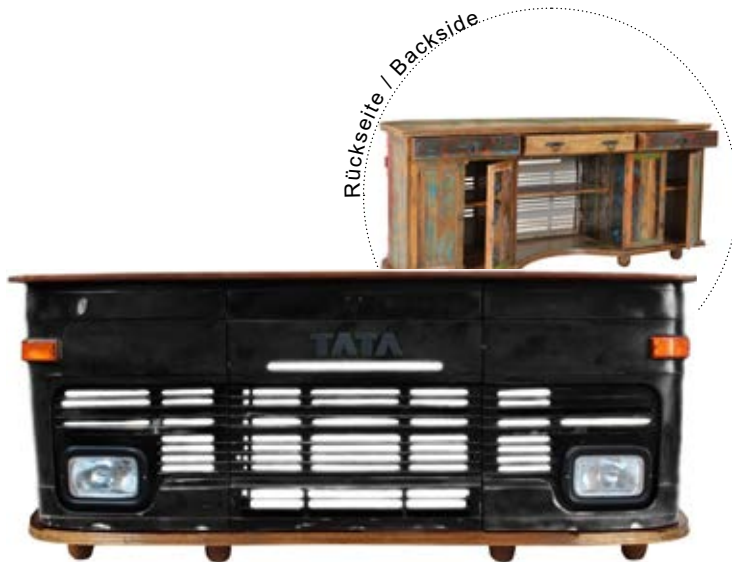

LKW-Kommode/ Truck- chest 1054-10
99.6"Wx13.8D"x42.1"H
253 x 35 x 107 cm