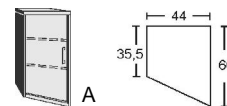

Tiefenausgleichs-Kommode
1 Tür, links angeschlagen
2 Fachböden