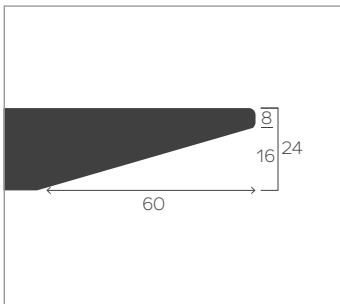

AUSFÜHRUNG TISCHPLATTE
FINISHING TABLETOP

24mm **Massivholz** mit Schweizer Kante. Erhältlich in den gewohnten Holzarten und Beiztönen: Buche (P/M), Eiche (E), Wildeiche (W) und Nussbaum (N).

24mm **solid wood**, with beveled edge. Available in our standard woods and stains: beech (P/M), oak (E), rustical oak (W) and walnut (N).