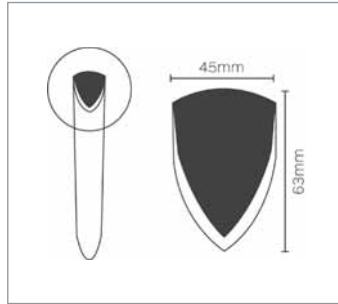

TISCHFÜSSE
TABLE FEET

Gestell aus Massivholz und Metall. Die Farbe des Metalls ist frei wählbar aus den Mobitec Metall Farben.

Foot in solid wood and metal. The colour of metal can be chosen from our range of metal colors.