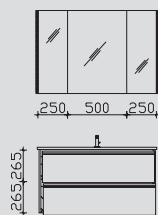

SEEE00110	0	0
BME003S10001	0	0
W01003S10	0	0

	0	0

Hier bieten wir Ihnen eine große Auswahl an Formen und Größen von namhaften und bewährten Waschtisch-Herstellern an.