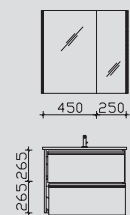

SEEE00173	0	0
BME003S70001	0	0
W01003S70	0	0

	0	0