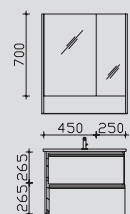

### Waschtisch 710 mm

1.1

SENE00173	0	0
BME003S70001	0	0
W01003S70	0	0

0	0
---	---

1.2

PG 1 PG 2

SENE00273	0	0
BME003S70001	0	0
W01003S70	0	0

0	0
---	---