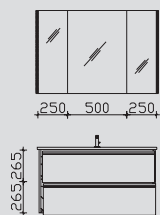

SEEE00110	0	0
BME003S10001	0	0
W01003S10	0	0

0	0

Hier bieten wir Ihnen eine große Auswahl an Formen und Größen von namhaften und bewährten Waschtisch-Herstellern an.