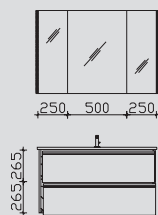

SEEE00110	0	0
BME003S10001	0	0
W01003S10	0	0

0	0

Hier bieten wir Ihnen eine große Auswahl an Formen und Größen von namhaften und bewährten Waschtisch-Herstellern an.