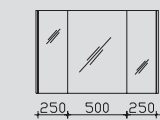

0	0
---	---

Waschtisch 1010 mm

2.1

SENE00110	0	0
BME003S10001	0	0
W01003S10	0	0

0	0
---	---

2.2

PG 1 PG 2

SENE00210	0	0
BME003S10001	0	0
W01003S10	0	0