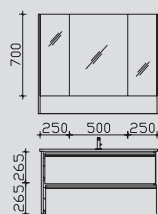

### Waschtisch 1010 mm

2.1

SENE00110	0	0
BME003S10001	0	0
W01003S10	0	0

0	0
---	---

2.2

PG 1 PG 2

SENE00210	0	0
BME003S10001	0	0
W01003S10	0	0

0	0
---	---