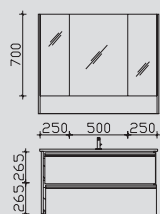

0	0
---	---

Waschtisch 1010 mm

2.1

SENE00110	0	0
BME003S10001	0	0
W01003S10	0	0

0	0
---	---

2.2

PG 1 PG 2

SENE00210	0	0
BME003S10001	0	0
W01003S10	0	0