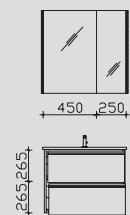

SEEE00173	0	0
BME003S70001	0	0
W01003S70	0	0

0	0