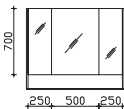

Spiegelschrank
3 Drehtüren, einfach verspiegelt, 6 Glaseinlegeböden, offenes Fach mit Ablageblech
Anschlag von links: R L L

Aufsatzleuchten optional bestellbar!

Höhe	Breite	Tiefe	Bestell-Text	Anschlag	Korpuserausführung	PG 1	PG 2	PG 3
853	1032	170	SENE00210		Comfort N	-	-