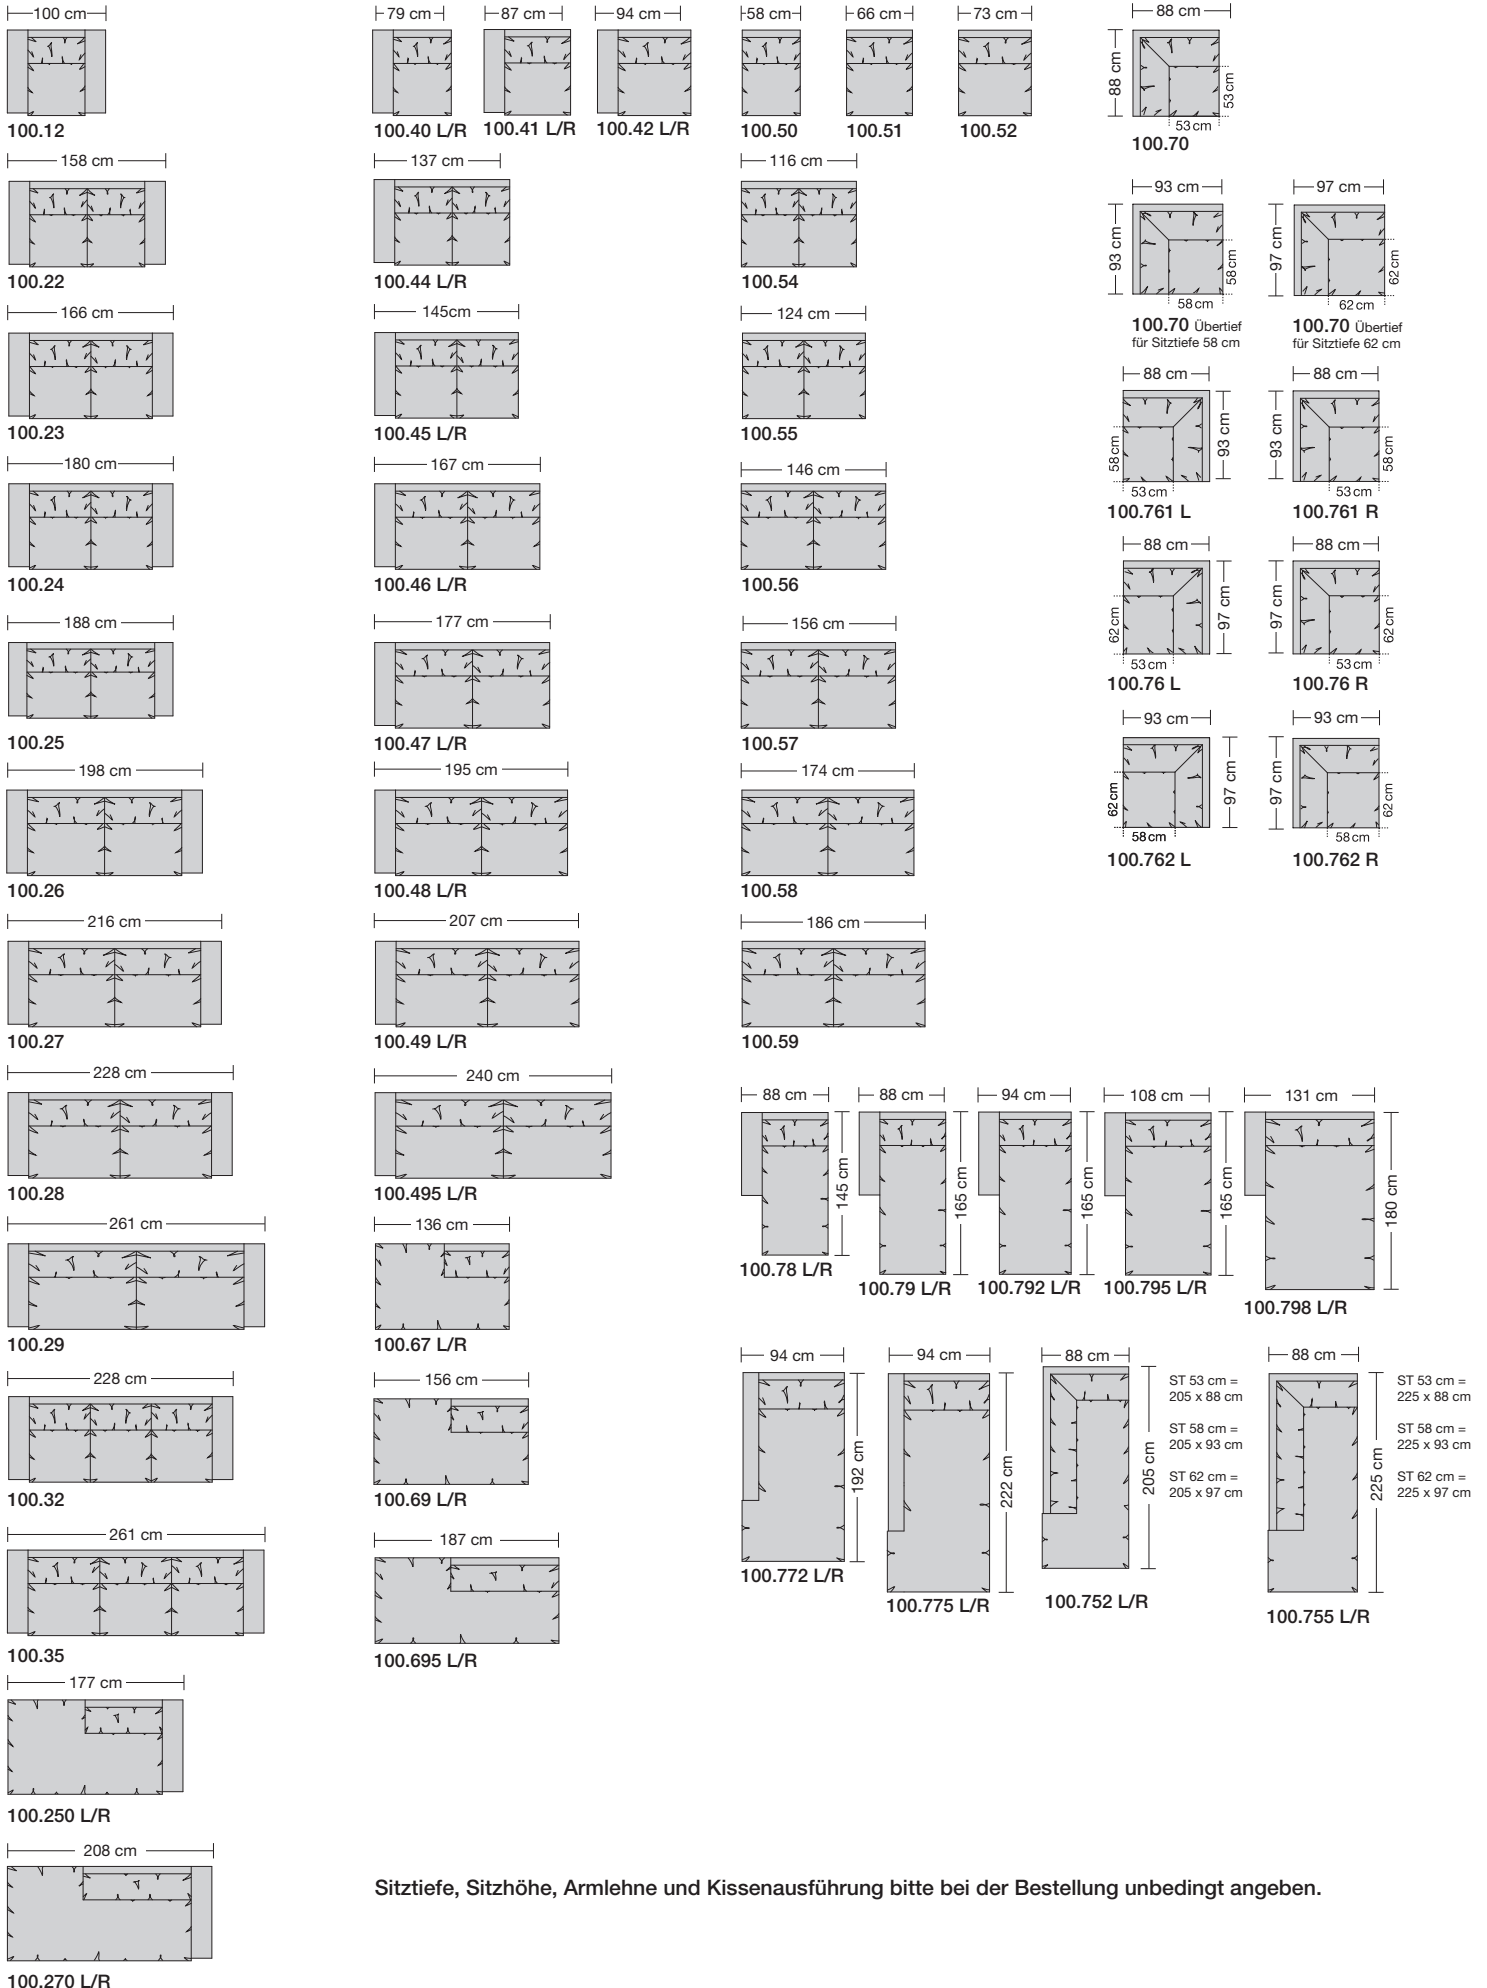

CL 100 Armlehne 04, Breite 21 cm

CLASSICS

Produktumfang

Sitztiefe, Sitzhöhe, Armlehne und Kissenauführung bitte bei der Bestellung unbedingt angeben.