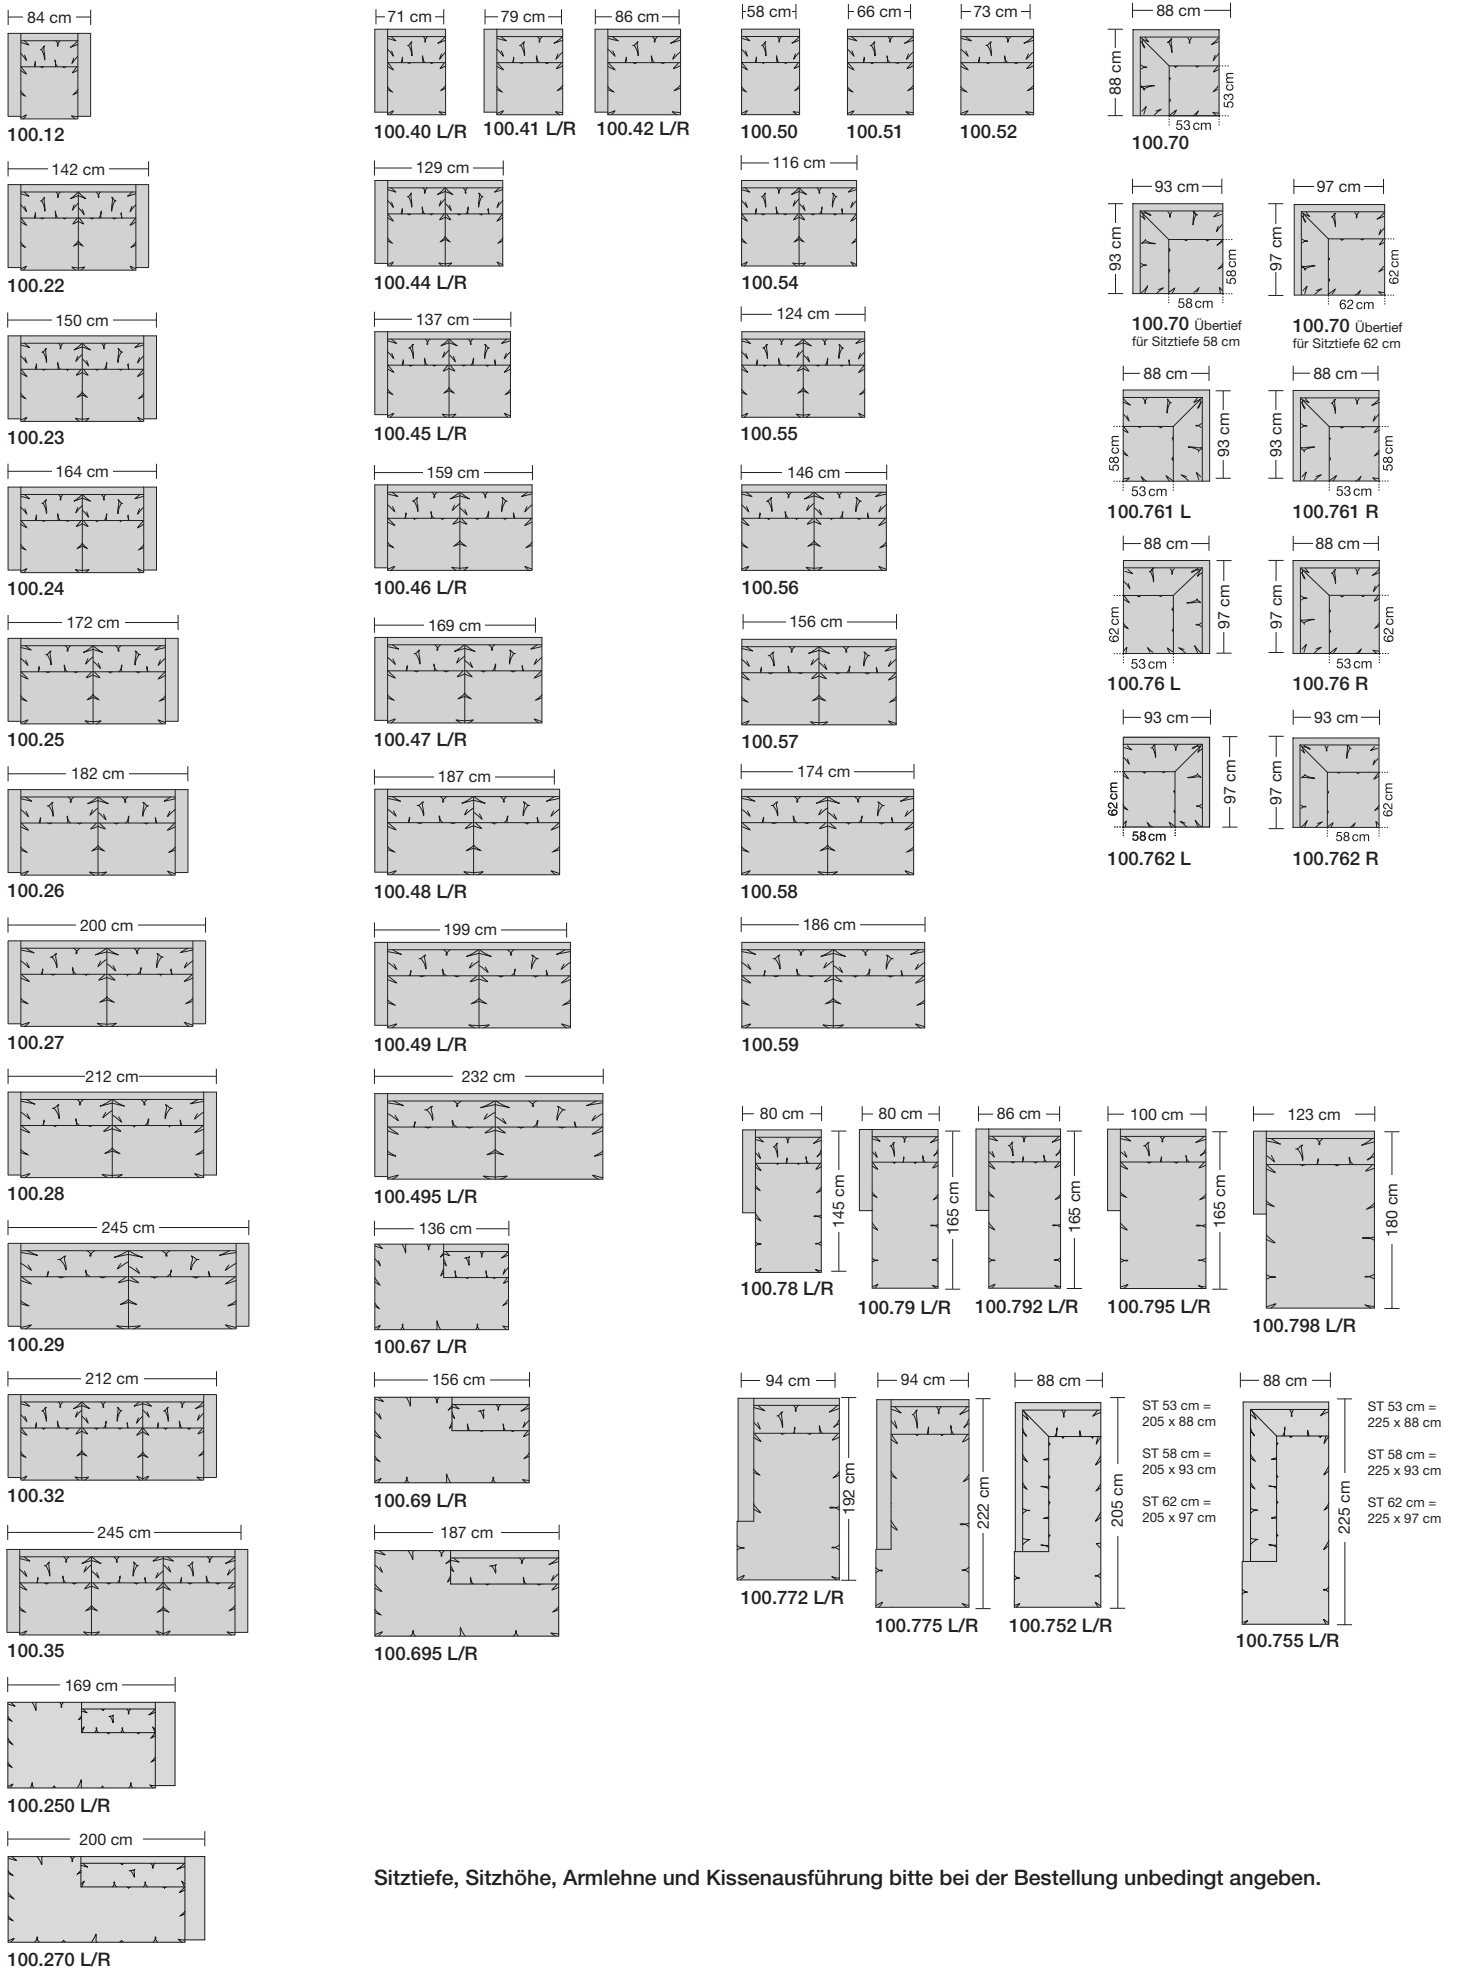

CL 100 Armlehne 01, Breite 13 cm

CLASSICS

Produktumfang