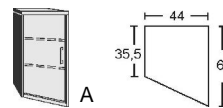

Tiefenausgleichs-Kommode
1 Tür, links angeschlagen
2 Fachböden