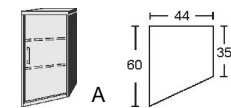

Tiefenausgleichs-Kommode
1 Tür, rechts angeschlagen
2 Fachböden

**Durchgehende
Deckplatte**
Max. Breite
bis 206 cm

- .. 43 San Remo Eiche*/ Front Hellgrau Tür auf Wunsch
- .. 46 San Remo Eiche*/ Front Lichtweiß auch links angeschlagen

B 50,5, H 98,5, T 60	B 50,5, H 98,5, T 60	B 50,5, H 98,5, T 60	B 44, H 98,5, T 35,5 / 60	B 44, H 98,5, T 60 / 35,5	
7541.00 ..	7543.00 ..	7544.00 ..	7550.00 ..	7551.00 ..	7547.00 ..

- .. 60 Livorno Buche*/ Front Hellgrau
- .. 78 Livorno Buche*/ Front Lichtweiß

- .. 59 Wildeiche*/ Front Hellgrau
- .. 93 Wildeiche*/ Front Lichtweiß

*Die Oberflächen-Dekore sind furniergetreue Nachbildungen.

B= Breite, H= Höhe, T= Tiefe in cm

Z=zerlegt, A=aufgebaut

Kleine Abweichungen vorbehalten!