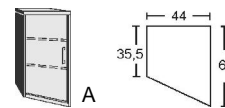

Tiefenausgleichs-Kommode
1 Tür, links angeschlagen
2 Fachböden