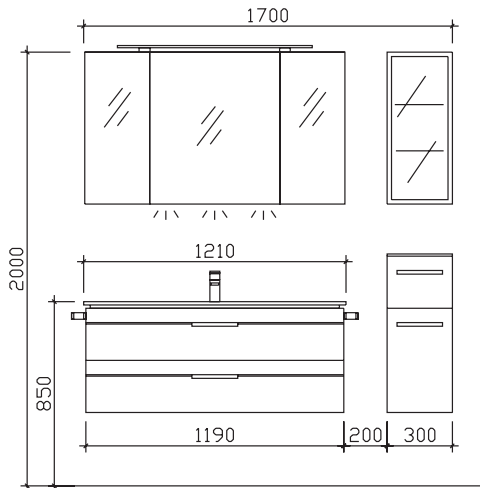

MADE IN GERMANY

BALTO

pelipal

MADE IN GERMANY

BALTO

Kunde:

Block:

Maß in mm: