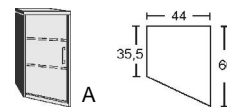

Tiefenausgleichs-Kommode
1 Tür, links angeschlagen
2 Fachböden