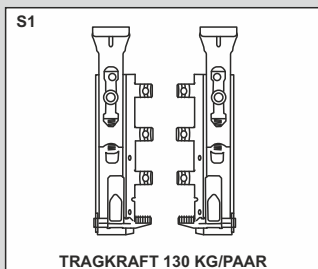

SCHRANKKAUFHÄNGER

S1

TRAGKRAFT 130 KG/PAAR

Bis Breite 90cm - 1 Set
Ab Breite 134cm - 2 Sets