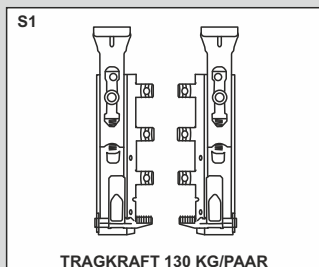

SCHRANKKAUFHÄNGER

S1

TRAGKRAFT 130 KG/PAAR

Bis Breite 90cm - 1 Set
Ab Breite 134cm - 2 Sets