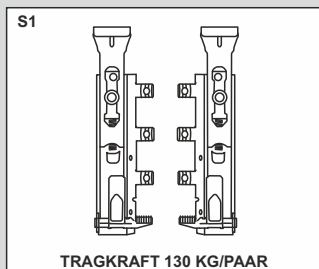

SCHRANKKAUFHÄNGER

S1

TRAGKRAFT 130 KG/PAAR

Bis Breite 90cm - 1 Set
Ab Breite 134cm - 2 Sets