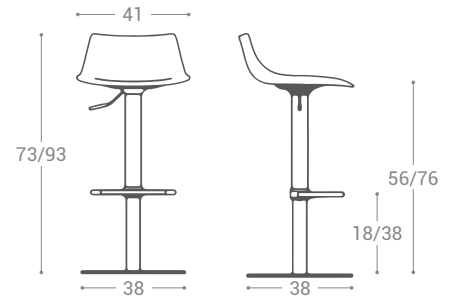

CHEF

ASSISE | SEAT
Polycarbonate
Polycarbonate

COLONNE | COLUMN
Acier chromé | Acier laqué epoxy
Chrome steel | Epoxy lacquered steel

BASE | BASE
Acier chromé | Acier inoxydable | Acier laqué epoxy
Chrome steel | Stainless steel | Epoxy lacquered steel

ASSISE | SEAT

POLYCARBONATE
POLYCARBONATE

BLANC
WHITE

POLYCARBONATE
TRANSPARENT
TRANSPARENT
POLYCARBONATE

TRANSPARENT
TRANSPARENT

ORANGE
ORANGE

BLEU
BLUE

FUMÉ
FUME

BASE ET COLONNE | BASE AND COLUMN

BASE TULIPE
BELL-SHAPED BASE

ACIER CHROMÉ
CHROME STEEL

BLANC TEX
TEX WHITE

TITANIUM
TITANIUM

BRONZO
BRONZO

ANTHRACITE
ANTHRACITE

NOIR
BLACK

BASE CIRCULAIRE
CIRCULAR BASE

ACIER INOXYDABLE
STAINLESS STEEL

BLANC TEX
TEX WHITE

TITANIUM
TITANIUM

BRONZO
BRONZO

ANTHRACITE
ANTHRACITE

NOIR
BLACK

BASE CARRÉE
SQUARED BASE

ACIER INOXYDABLE
STAINLESS STEEL

BLANC TEX
TEX WHITE

TITANIUM
TITANIUM

BRONZO
BRONZO

ANTHRACITE
ANTHRACITE

NOIR
BLACK

ATTENTION | ATTENTION

Lorsque la base est en **ACIER INOXYDABLE** la colonne est toujours en **ACIER CHROMÉ**
When the base is **STAINLESS STEEL** the column is always **CHROME STEEL**