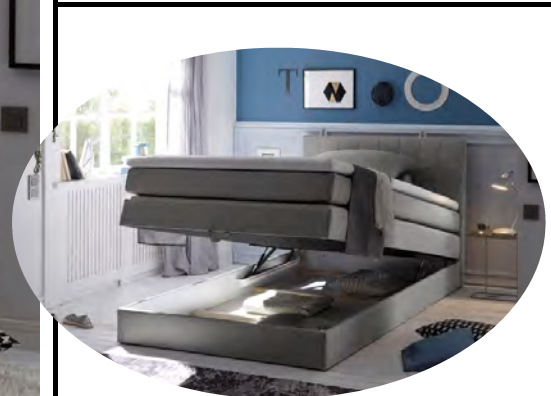

inkl. einem integrierten Bettkasten

Stk. im LKW 80 m³ **43** Anzahl Packungen **4** Logistik **Ost** **DL**

Gestell- und Polsteraufbau	
Box stabiles, hochwertiges Gestell aus Holzwerkstoffen, Kunststofffüsse 4-Gang-Bonell-Federkern 2,2 mm, 1 Lage mit 1 cm Schaum T 25	Obermatratze 4-Gang-Bonell-Federkern 2,2 mm, 2 Lagen mit 2 cm Schaum T25 Topper Komfort T25 Schaum-Topper (4 cm), Bezug waschbar bis 40°

Beschreibung	Artikelnummer	EAN-Code
Savanna 21 grau	56-A20-109	4250 8263 42921
Savanna 05 anthrazit	56-A20-609	4250 8263 53163
Savanna 14 schwarz	56-A20-659	4250 8263 45014
Soro 90 light grey	56-A20-529	4250 8263 60611
Soro 41 safran	56-A20-979	4250 8263 60628
Soro 91 schlamm	56-A20-409	4250 8263 54054
Soro 23 sand	56-A20-209	4250 8263 50186
Soro 97 anthrazit	56-A20-099	4250 8263 60185
Soro 24 stone	56-A20-499	4250 8263 60604

Abmessungen montiert (B/H/T) cm	121x107x209	Stoff: 100 % Polyester
Liegehöhe	59	Artikel zusammengebaut ja ☐ nein ☒
Liegefläche (cm)	120x200	Montageanweisung ja ☒ nein ☐

Verpackungsmaße						Funktion/Motorisierung	
Nr.	L. (cm)	H. (cm)	B. (cm)	Kubatur	Gewicht(kg)		Rücken echt
1 Box	202	40	123	0,994	64	Kabelbedienung ☐	Technische Änderungen vorbehalten
2 Kopfteil	124	11	110	0,150	12	Funkfernbedienung ☐	
3 Matratze	202	15	123	0,373	17	zugelassen bis ☐	
4 Topper	123	40	46	0,226	6	verstellbar ☐	
						Motor ☐	
						Härtegrad 2 (120 kg)	
						Liegeempfinden weich - mittel ☒	
						Liegeempfinden mittel ☐	
Zusammen				1,743	99	Liegeempfinden mittel - hart ☐