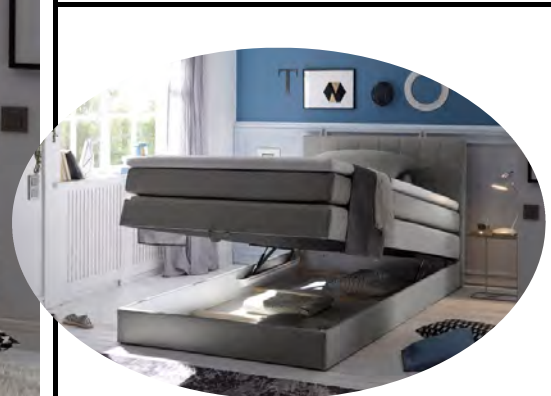

inkl. einem integrierten Bettkasten

Stk. im LKW 80 m³ **43** Anzahl Packungen **4** Logistik **Ost** **DL**

Gestell- und Polsteraufbau	
Box stabiles, hochwertiges Gestell aus Holzwerkstoffen, Kunststofffüsse 4-Gang-Bonell-Federkern 2,2 mm, 1 Lage mit 1 cm Schaum T 25	Obermatratze 4-Gang-Bonell-Federkern 2,2 mm, 2 Lagen mit 2 cm Schaum T25 Topper Komfort T25 Schaum-Topper (4 cm), Bezug waschbar bis 40°

Beschreibung	Artikelnummer	EAN-Code
Savanna 21 grau	56-A20-109	4250 8263 42921
Savanna 05 anthrazit	56-A20-609	4250 8263 53163
Savanna 14 schwarz	56-A20-659	4250 8263 45014
Soro 90 light grey	56-A20-529	4250 8263 60611
Soro 41 safran	56-A20-979	4250 8263 60628
Soro 91 schlamm	56-A20-409	4250 8263 54054
Soro 23 sand	56-A20-209	4250 8263 50186
Soro 97 anthrazit	56-A20-099	4250 8263 60185
Soro 24 stone	56-A20-499	4250 8263 60604

Abmessungen montiert (B/H/T) cm	121x107x209	Stoff: 100 % Polyester
Liegehöhe	59	Artikel zusammengebaut ☐ ja ☐ nein ☒
Liegefläche (cm)	120x200	Montageanweisung ☐ ja ☒ nein ☐

Verpackungsmaße						Funktion/Motorisierung	
Nr.	L. (cm)	H. (cm)	B. (cm)	Kubatur	Gewicht(kg)		Rücken echt
1 Box	202	40	123	0,994	64	Kabelbedienung ☐	Technische Änderungen vorbehalten
2 Kopfteil	124	11	110	0,150	12	Funkfernbedienung ☐	
3 Matratze	202	15	123	0,373	17	zugelassen bis ☐	
4 Topper	123	40	46	0,226	6	verstellbar ☐	
						Motor ☐	
						Härtegrad 2 (120 kg)	
						Liegeempfinden weich - mittel ☒	
						Liegeempfinden mittel ☐	
Zusammen				1,743	99	Liegeempfinden mittel - hart ☐