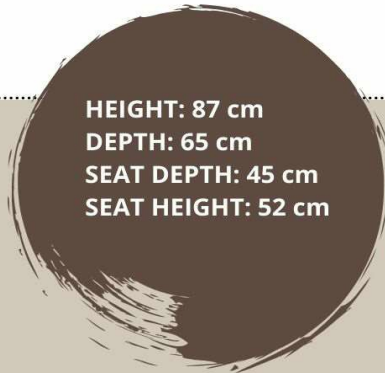

WIDTH: 3 seater
back: 174 cm
seat: 100 cm

HEIGHT: 87 cm
DEPTH: 65 cm
SEAT DEPTH: 45 cm
SEAT HEIGHT: 52 cm

STITCHING

LARA
has an open seam
only available in leather,
L60 Oklahoma / Colorado or Hunter

ZARA
has a pinched seam
available in leather and fabrics

FRED'S
has an open seam with on the back
Fred de la Bretoniere logo
only available Africa Leather

LARA FESTON
only available in leather

LARA STEPS
Front with steps,
available in leather and fabrics (**NOT** available with the corner bench)

also available with a flat seam

LEGS

black or stainless steel

PRODUCT INFO

FRAME

steel

FILLING

BACK &
SEAT

foam HR 43

hetanker
meubelindustrie