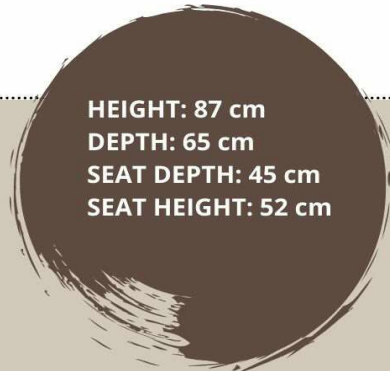

WIDTH: 3 seater
back: 174 cm
seat: 100 cm

HEIGHT: 87 cm
DEPTH: 65 cm
SEAT DEPTH: 45 cm
SEAT HEIGHT: 52 cm

STITCHING

LARA
has an open seam
only available in leather,
L60 Oklahoma / Colorado or Hunter

ZARA
has a pinched seam
available in leather and fabrics

FRED'S
has an open seam with on the back
Fred de la Bretoniere logo
only available Africa Leather

LARA FESTON
only available in leather

LARA STEPS
Front with steps,
available in leather and fabrics (**NOT** available with the corner bench)

also available with a flat seam

LEGS

black or stainless steel

PRODUCT INFO

FRAME

steel

FILLING

BACK &
SEAT

foam HR 43

hetanker
meubelindustrie