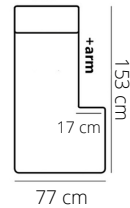

## ELEMENTS

Sizes with small arm

RECAMIERE

OEL (left)  
OER (right)

Sizes with wide arm

LK

LG

HH

## STITCHING

flat stitching

## LEGS

P in ALU

RT in:

varnished  
or  
brut

dark wood

black

HEIGHT: 83 cm  
DEPTH: 90 cm  
SEAT DEPTH: 57 cm  
SEAT HEIGHT: 44 cm  
ARM HEIGHT: 60 cm