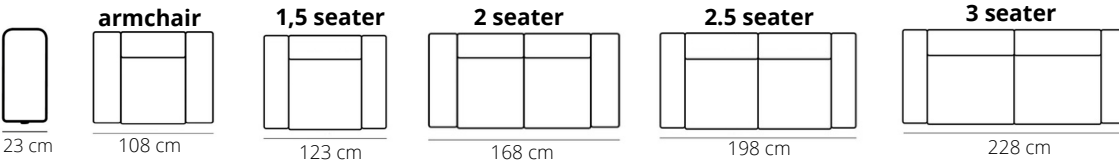

## ELEMENTS

Sizes with small arm

RECAMIERE

OEL (left)  
OER (right)

Sizes with wide arm

LK

LG

HH

## LEGS

P in ALU

RT in:

varnished  
or  
brut

dark wood

black

HEIGHT: 83 cm  
DEPTH: 90 cm  
SEAT DEPTH: 57 cm  
SEAT HEIGHT: 44 cm  
ARM HEIGHT: 60 cm