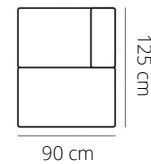

## ELEMENTS

Sizes with small arm

RECAMIERE

OEL (left)  
OER (right)

Sizes with wide arm

LK

LG

HH

## LEGS

P in ALU

RT in:

varnished  
or  
brut

dark wood

black

HEIGHT: 83 cm  
DEPTH: 90 cm  
SEAT DEPTH: 57 cm  
SEAT HEIGHT: 44 cm  
ARM HEIGHT: 60 cm