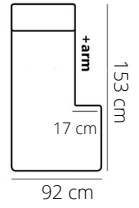

## ELEMENTS

Sizes with small arm

RECAMIERE

OEL (left)  
OER (right)

Sizes with wide arm

LK

LG

HH

## STITCHING

flat stitching

## LEGS

P in ALU

RT in:

varnished  
or  
brut

dark wood

black

HEIGHT: 83 cm  
DEPTH: 90 cm  
SEAT DEPTH: 57 cm  
SEAT HEIGHT: 44 cm  
ARM HEIGHT: 60 cm