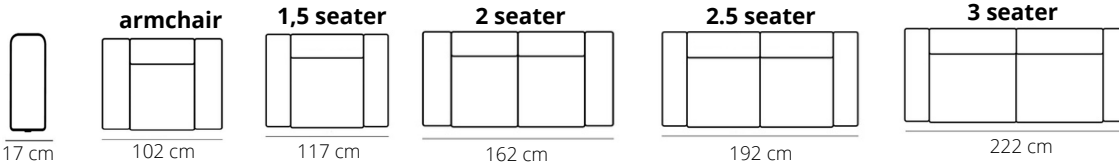

MICHIGAN

ELEMENTS

Sizes with small arm

RECAMIERE

OEL (left)
OER (right)

Sizes with wide arm

LK

LG

HH

STITCHING

flat stitching

LEGS

P in ALU

RT in:

varnished
or
brut

dark wood

black

HEIGHT: 83 cm
DEPTH: 90 cm
SEAT DEPTH: 57 cm
SEAT HEIGHT: 44 cm
ARM HEIGHT: 60 cm

PRODUCT INFO

FRAME

beechwood

chipboard

FILLING

BACK

foam HR 23

fibre wool

elastic belts

SEAT

foam HR 35

fibre wool

no-sag springs