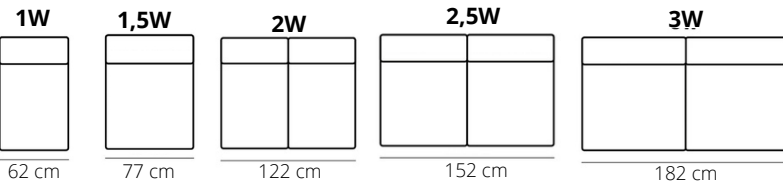

## ELEMENTS

Sizes with small arm

RECAMIERE

OEL (left)  
OER (right)

Sizes with wide arm

LK

LG

HH

## LEGS

P in ALU

RT in:

varnished  
or  
brut

dark wood

black

HEIGHT: 83 cm  
DEPTH: 90 cm  
SEAT DEPTH: 57 cm  
SEAT HEIGHT: 44 cm  
ARM HEIGHT: 60 cm