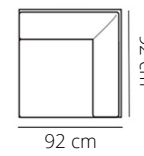

## ELEMENTS

Sizes with small arm

RECAMIERE

OEL (left)  
OER (right)

Sizes with wide arm

LK

LG

HH

## LEGS

P in ALU

RT in:

varnished  
or  
brut

dark wood

black

HEIGHT: 83 cm  
DEPTH: 90 cm  
SEAT DEPTH: 57 cm  
SEAT HEIGHT: 44 cm  
ARM HEIGHT: 60 cm