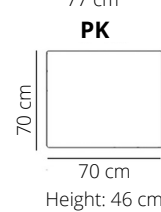

## ELEMENTS

Sizes with small arm

RECAMIERE

OEL (left)  
OER (right)

Sizes with wide arm

LK

LG

HH

## LEGS

P in ALU

RT in:

varnished  
or  
brut

dark wood

black

HEIGHT: 83 cm  
DEPTH: 90 cm  
SEAT DEPTH: 57 cm  
SEAT HEIGHT: 44 cm  
ARM HEIGHT: 60 cm