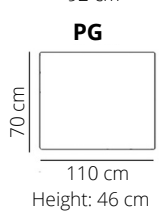

## ELEMENTS

Sizes with small arm

RECAMIERE

OEL (left)  
OER (right)

Sizes with wide arm

LK

LG

HH

## LEGS

P in ALU

RT in:

varnished  
or  
brut

dark wood

black

HEIGHT: 83 cm  
DEPTH: 90 cm  
SEAT DEPTH: 57 cm  
SEAT HEIGHT: 44 cm  
ARM HEIGHT: 60 cm