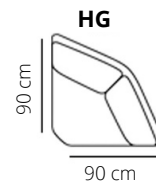

## ELEMENTS

Sizes with small arm

RECAMIERE

OEL (left)  
OER (right)

Sizes with wide arm

LK

LG

HH

## STITCHING

flat stitching

## LEGS

P in ALU

RT in:

varnished  
or  
brut

dark wood

black

HEIGHT: 83 cm  
DEPTH: 90 cm  
SEAT DEPTH: 57 cm  
SEAT HEIGHT: 44 cm  
ARM HEIGHT: 60 cm