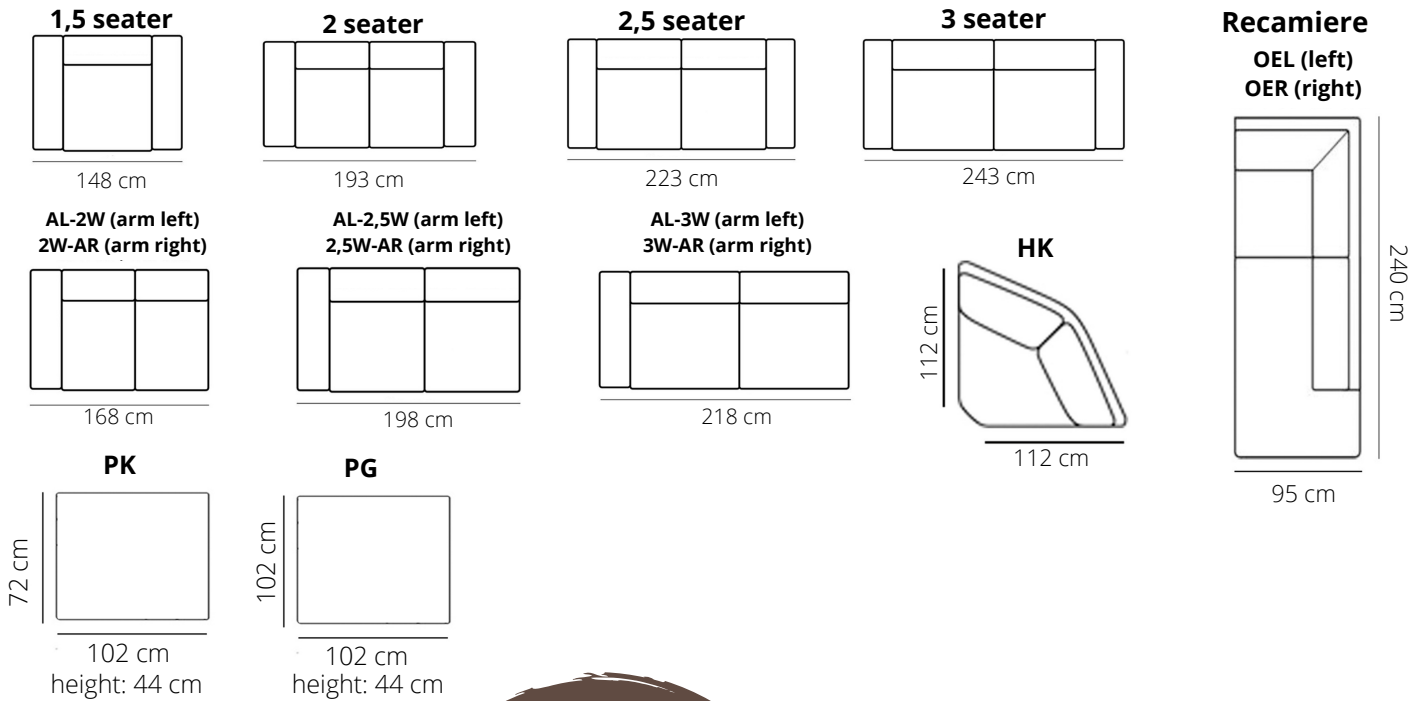

ELEMENTS

STITCHING

LEGS

HEIGHT: 81 cm
DEPTH: 98 cm
SEAT DEPTH: 63 cm
SEAT HEIGHT: 44 cm
ARM HEIGHT: 60 cm

PRODUCT INFO

FRAME

FILLING

BACK

SEAT

SUSPENSION