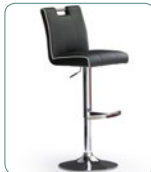

ca.sta Barstuhl mit Griffloch

CARC....

verchromt
B/H/T ca. 41/95-116/51 cm
VPE: 1
höhenverstellbar mit Gasdruckfeder