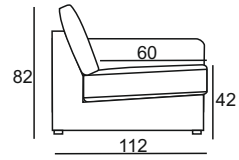

Barczewo, Polen

Möbel Letz GmbH
Am Gewerbepark 11
06895 Zahna-Elster

Tel.: 035383 - 6018 50

Fax.: 035383 - 6018 17

Lecco

Lecco 1,5 MAX PL - C - 1,5 AL. - 1,5 MAX PR
Fabric: Terranova 16

Lecco

PRODUCT INFORMATION

MEASUREMENTS*:

	1,5PL	1,5AL
WIDTH	132	102
HEIGH	82	82
DEPTH	112	112

* Dimensions may be differences +/- 3%, depending on the choice and configuration upholstery. Tolerance for dimensions of final product rises, due to the characteristic of model and fabric that has been chosen by client.

STANDARD:

Fixed upholstery

Plastic legs

DECO CUSHIONS PER ELEMENT:

1,5 MAX PL/R.AL, D MAX : 105X40 - 1X

1,5 PL/R.AL : 85X40 - 1X

1 PL/R.AL, D : 65X40 - 1X

CORNER : 45X45 - 1X