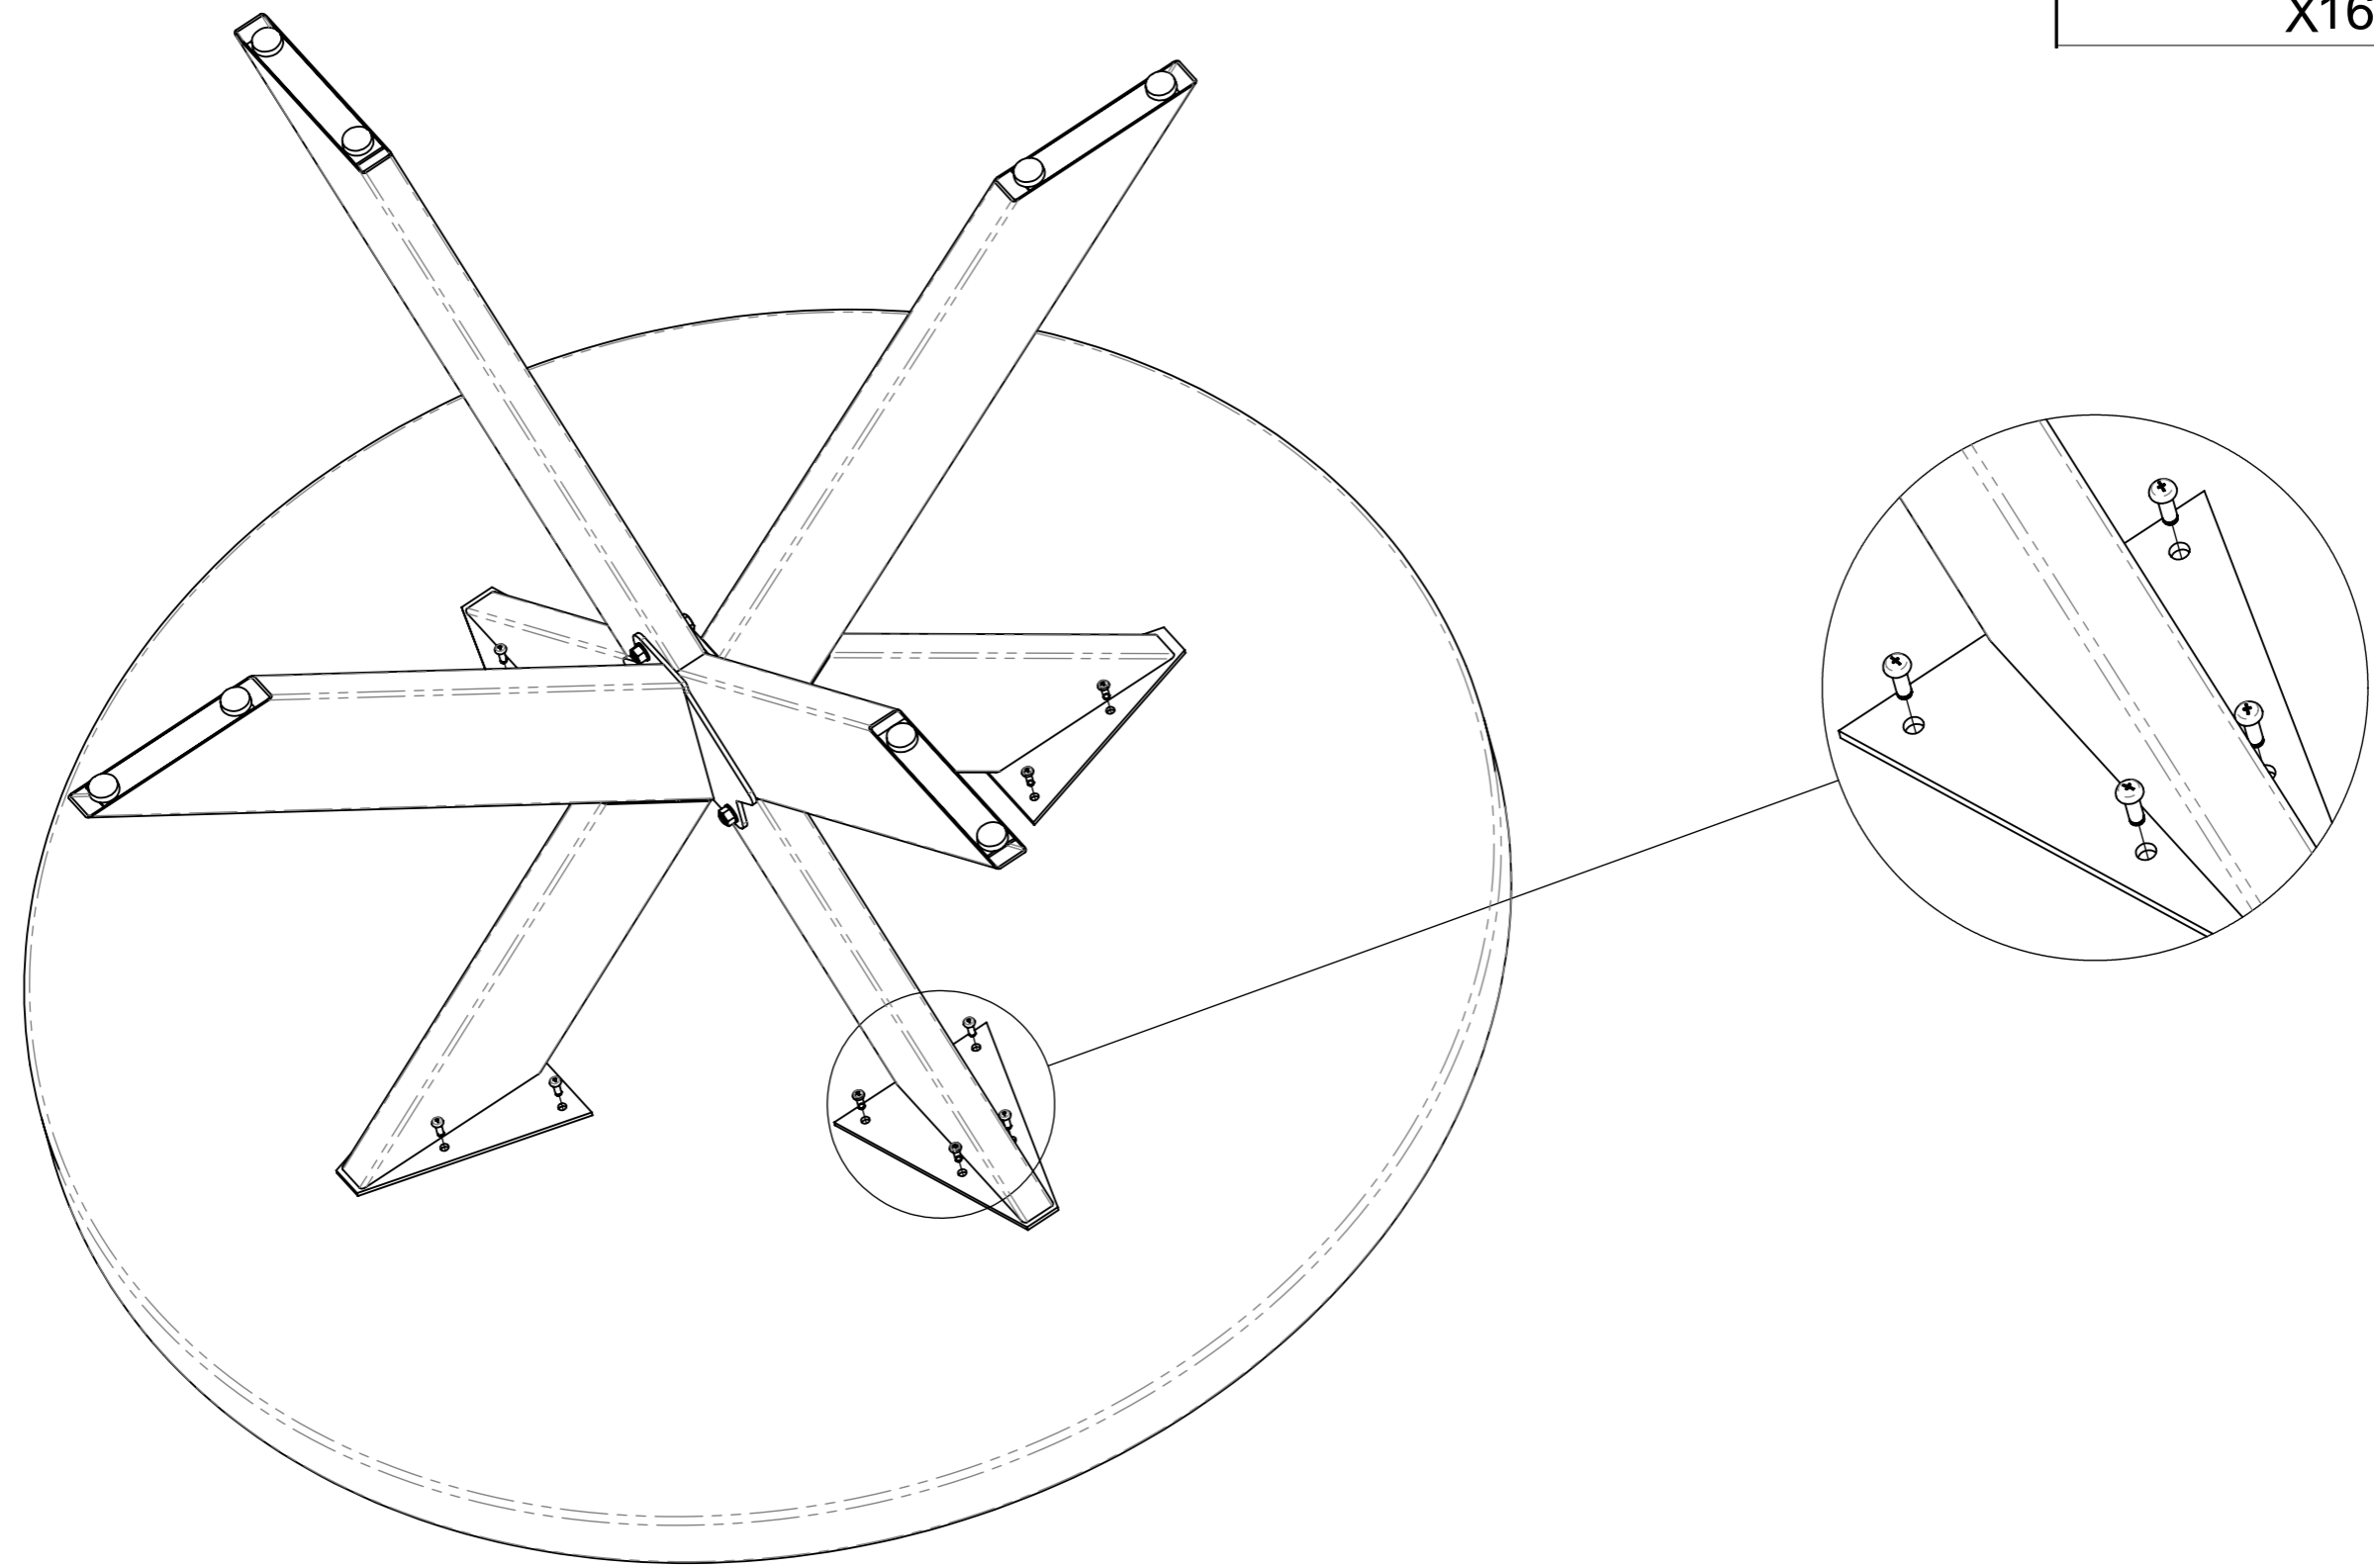

ASSEMBLY INSTRUCTION

NAME: NOTTINGHAM LEG

ITEM NUMBER: 22605-K

12	M8X20MM	
2	M8X50MM	
16	M5X16MM	
2	M8	
4	M8	
1	SW 5MM	
2	H=13	

A (1X)

B (2X)

B-1 (2X)

C (4X)