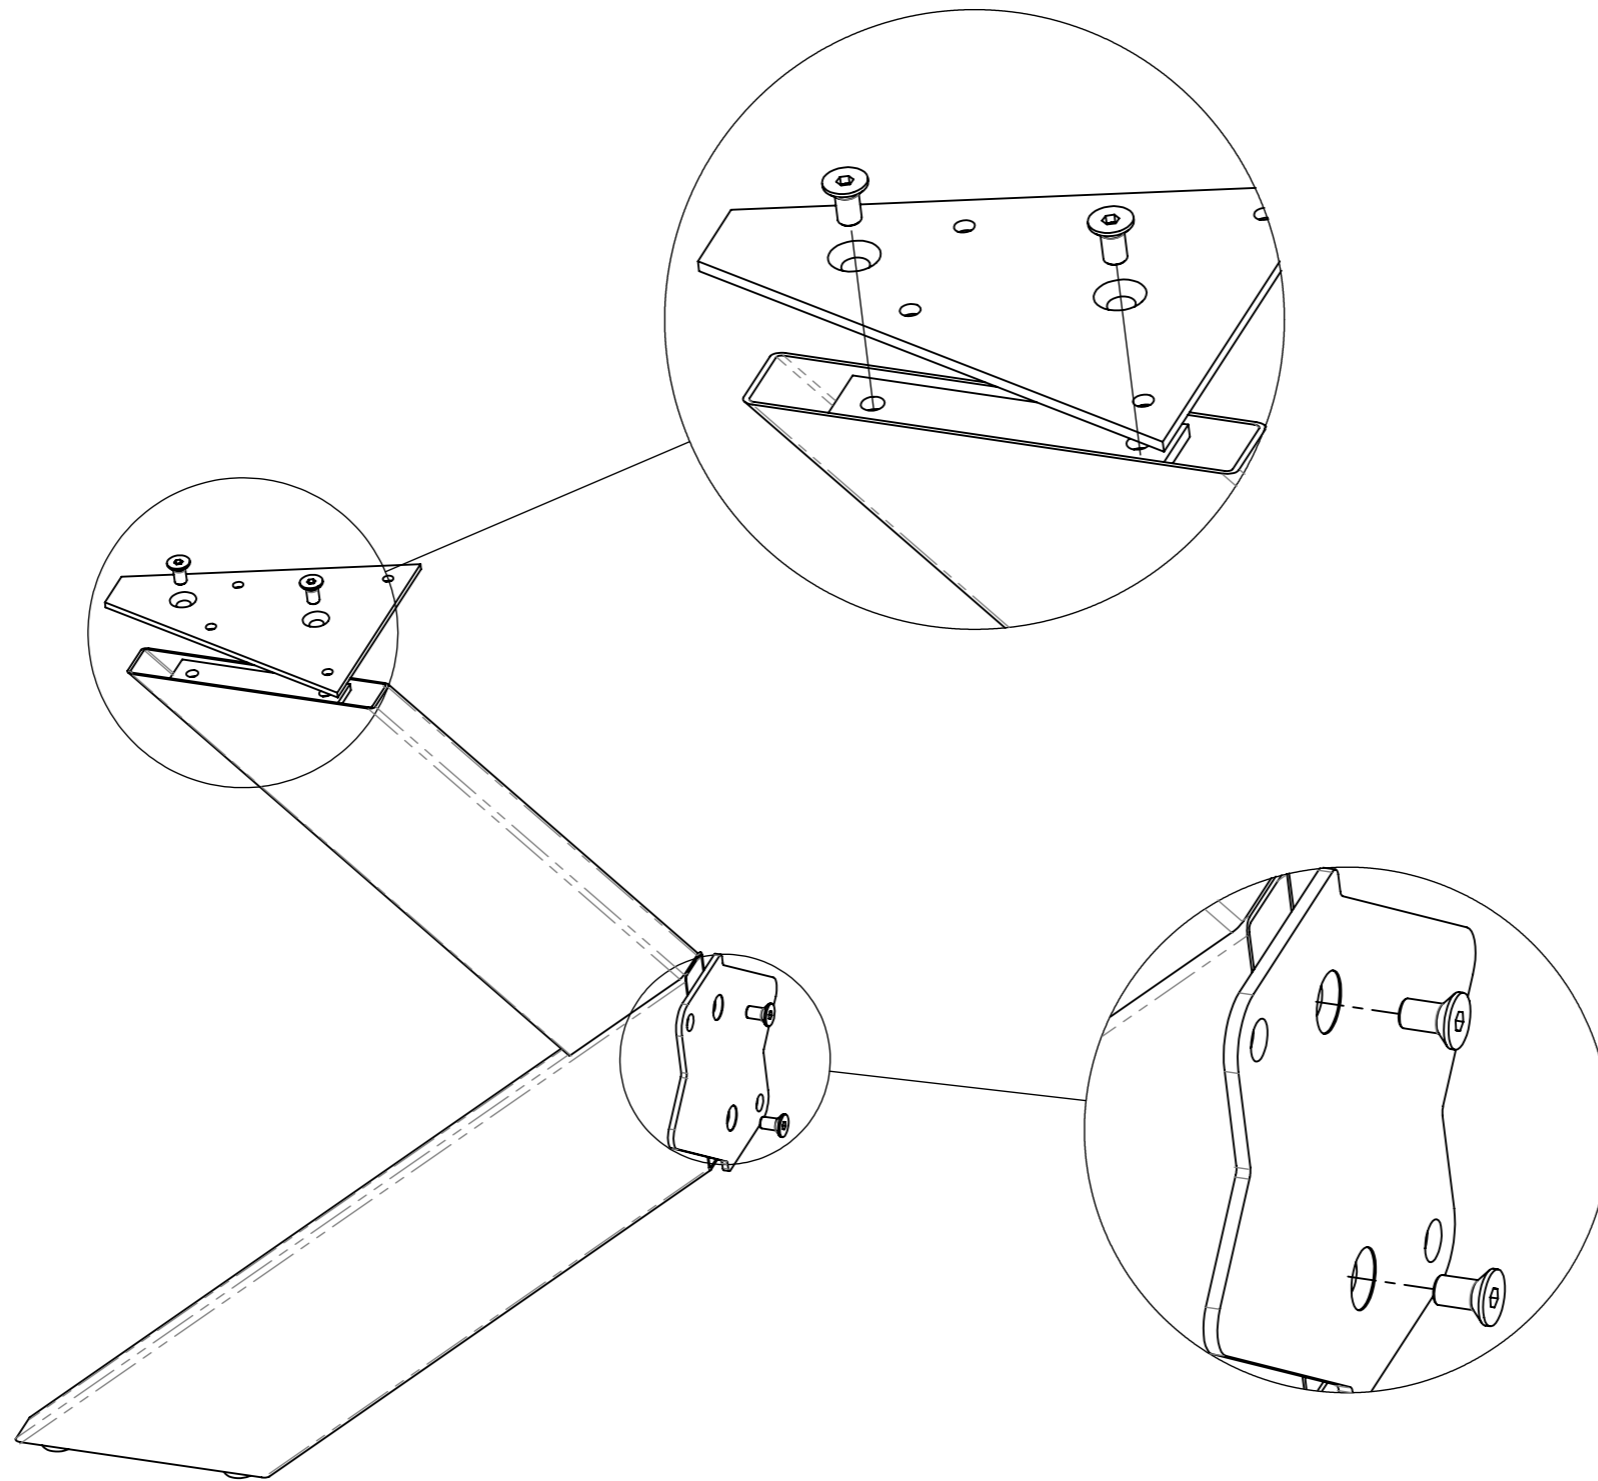

ASSEMBLY INSTRUCTION

NAME: NOTTINGHAM LEG

ITEM NUMBER: 22605-K

12	M8X20MM	
2	M8X50MM	
16	M5X16MM	
2	M8	
4	M8	
1	SW 5MM	
2	H=13	

A (1X)

B (2X)

B-1 (2X)

C (4X)