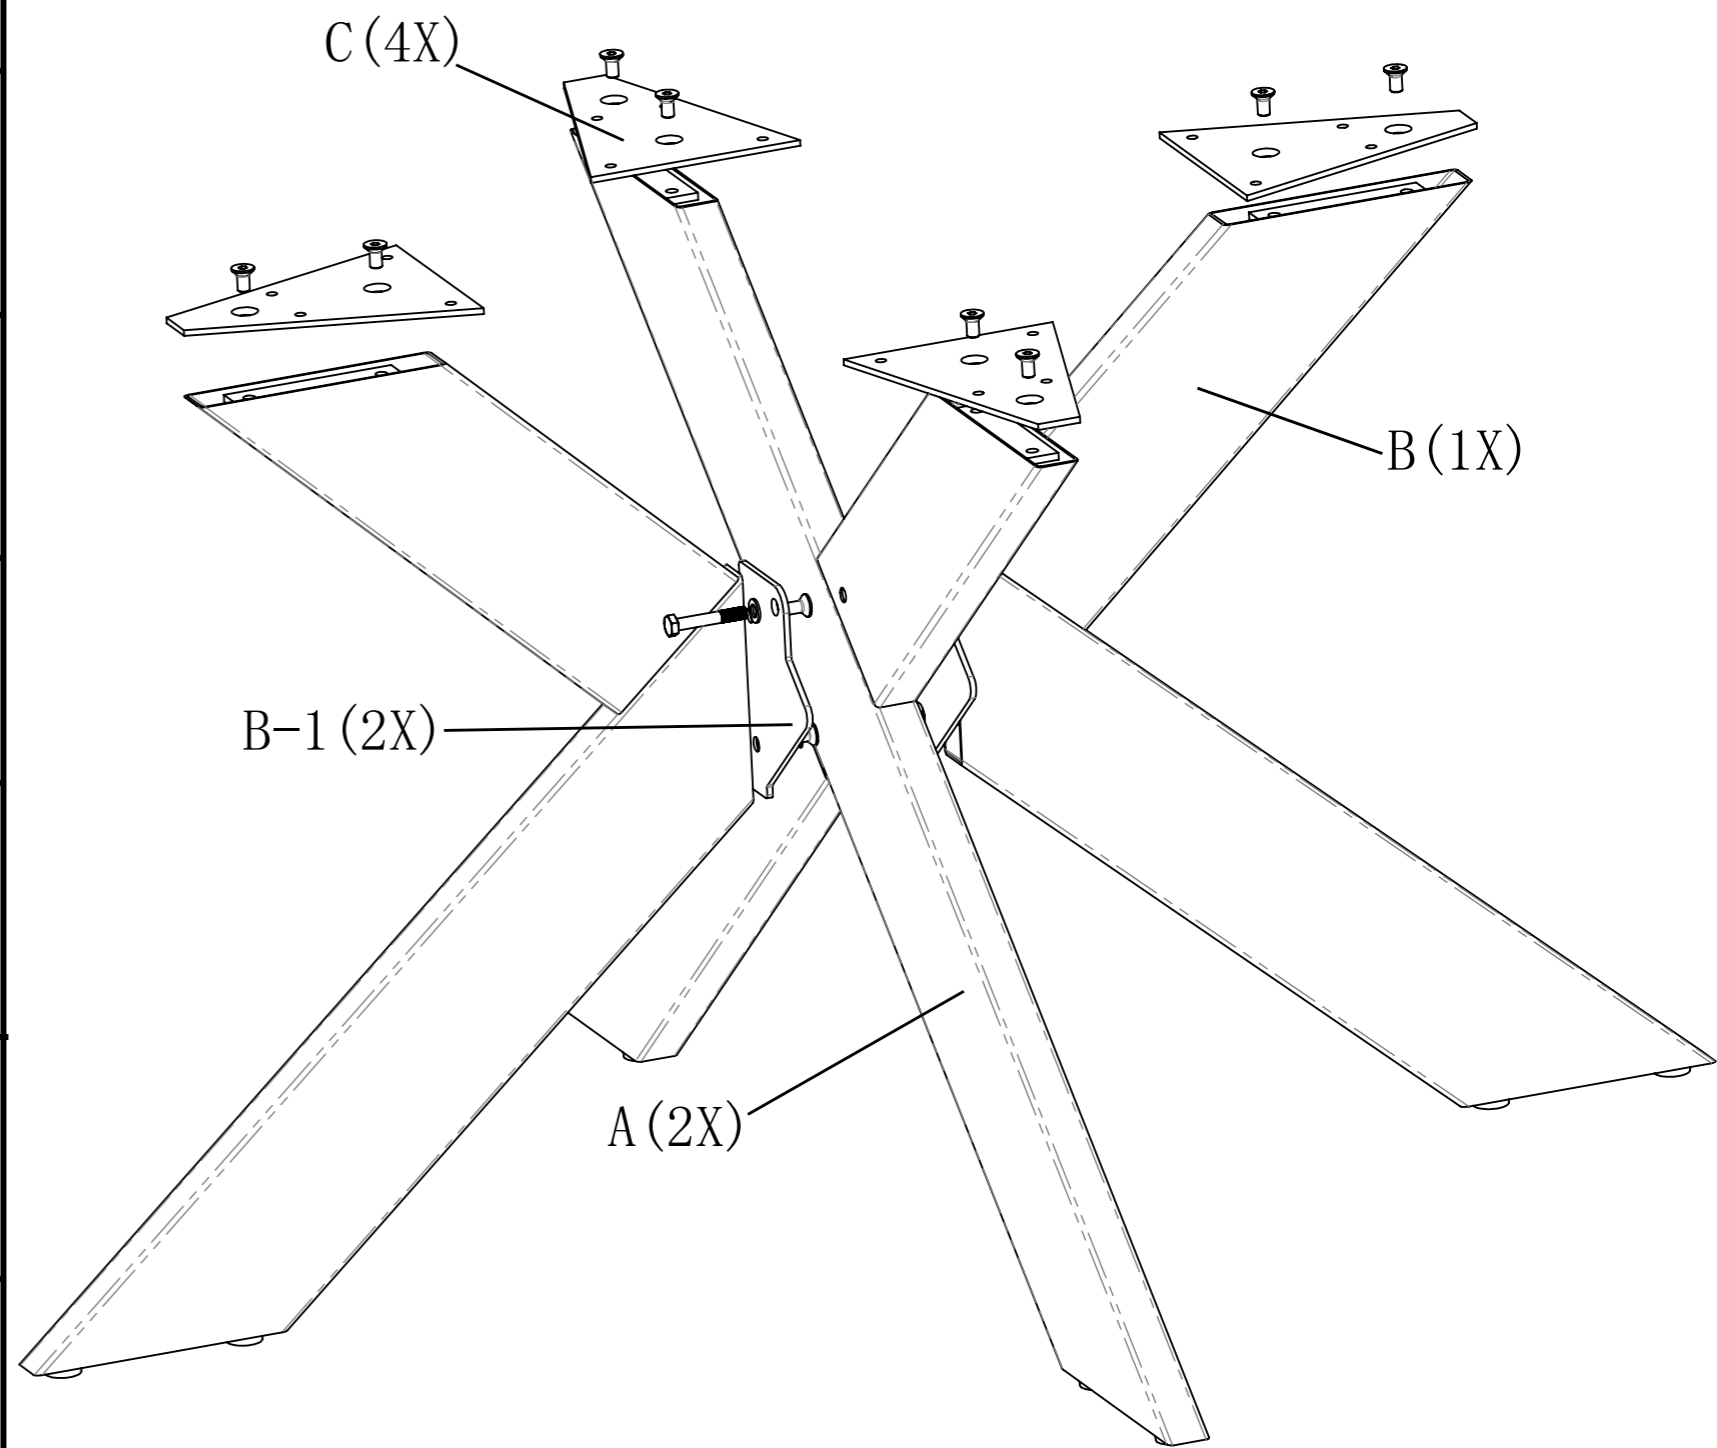

ASSEMBLY INSTRUCTION

NAME: NOTTINGHAM LEG

ITEM NUMBER: 22605-K

12	M8X20MM	
2	M8X50MM	
16	M5X16MM	
2	M8	
4	M8	
1	SW 5MM	
2	H=13	

A (1X)

B (2X)

B-1 (2X)

C (4X)

100%