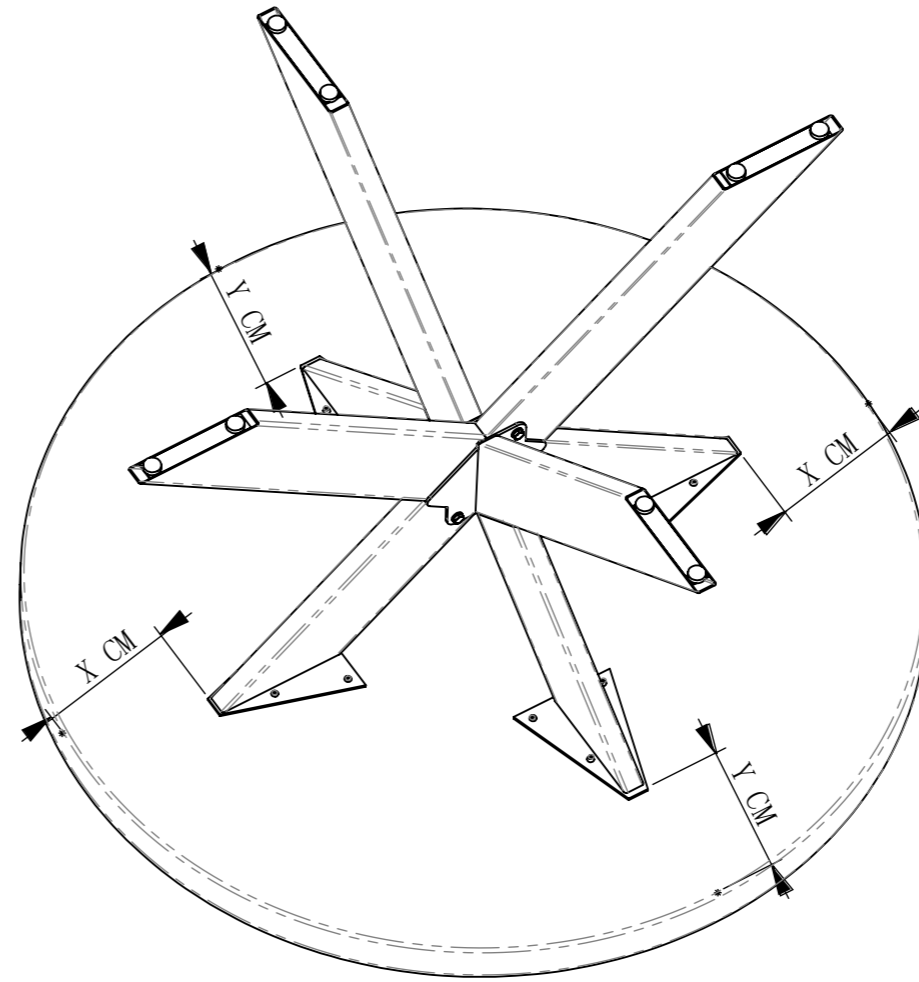

ASSEMBLY INSTRUCTION

NAME: NOTTINGHAM LEG

ITEM NUMBER: 22605-K

12	M8X20MM	
2	M8X50MM	
16	M5X16MM	
2	M8	
4	M8	
1	SW 5MM	
2	H=13	

A (1X)

B (2X)

B-1 (2X)

C (4X)