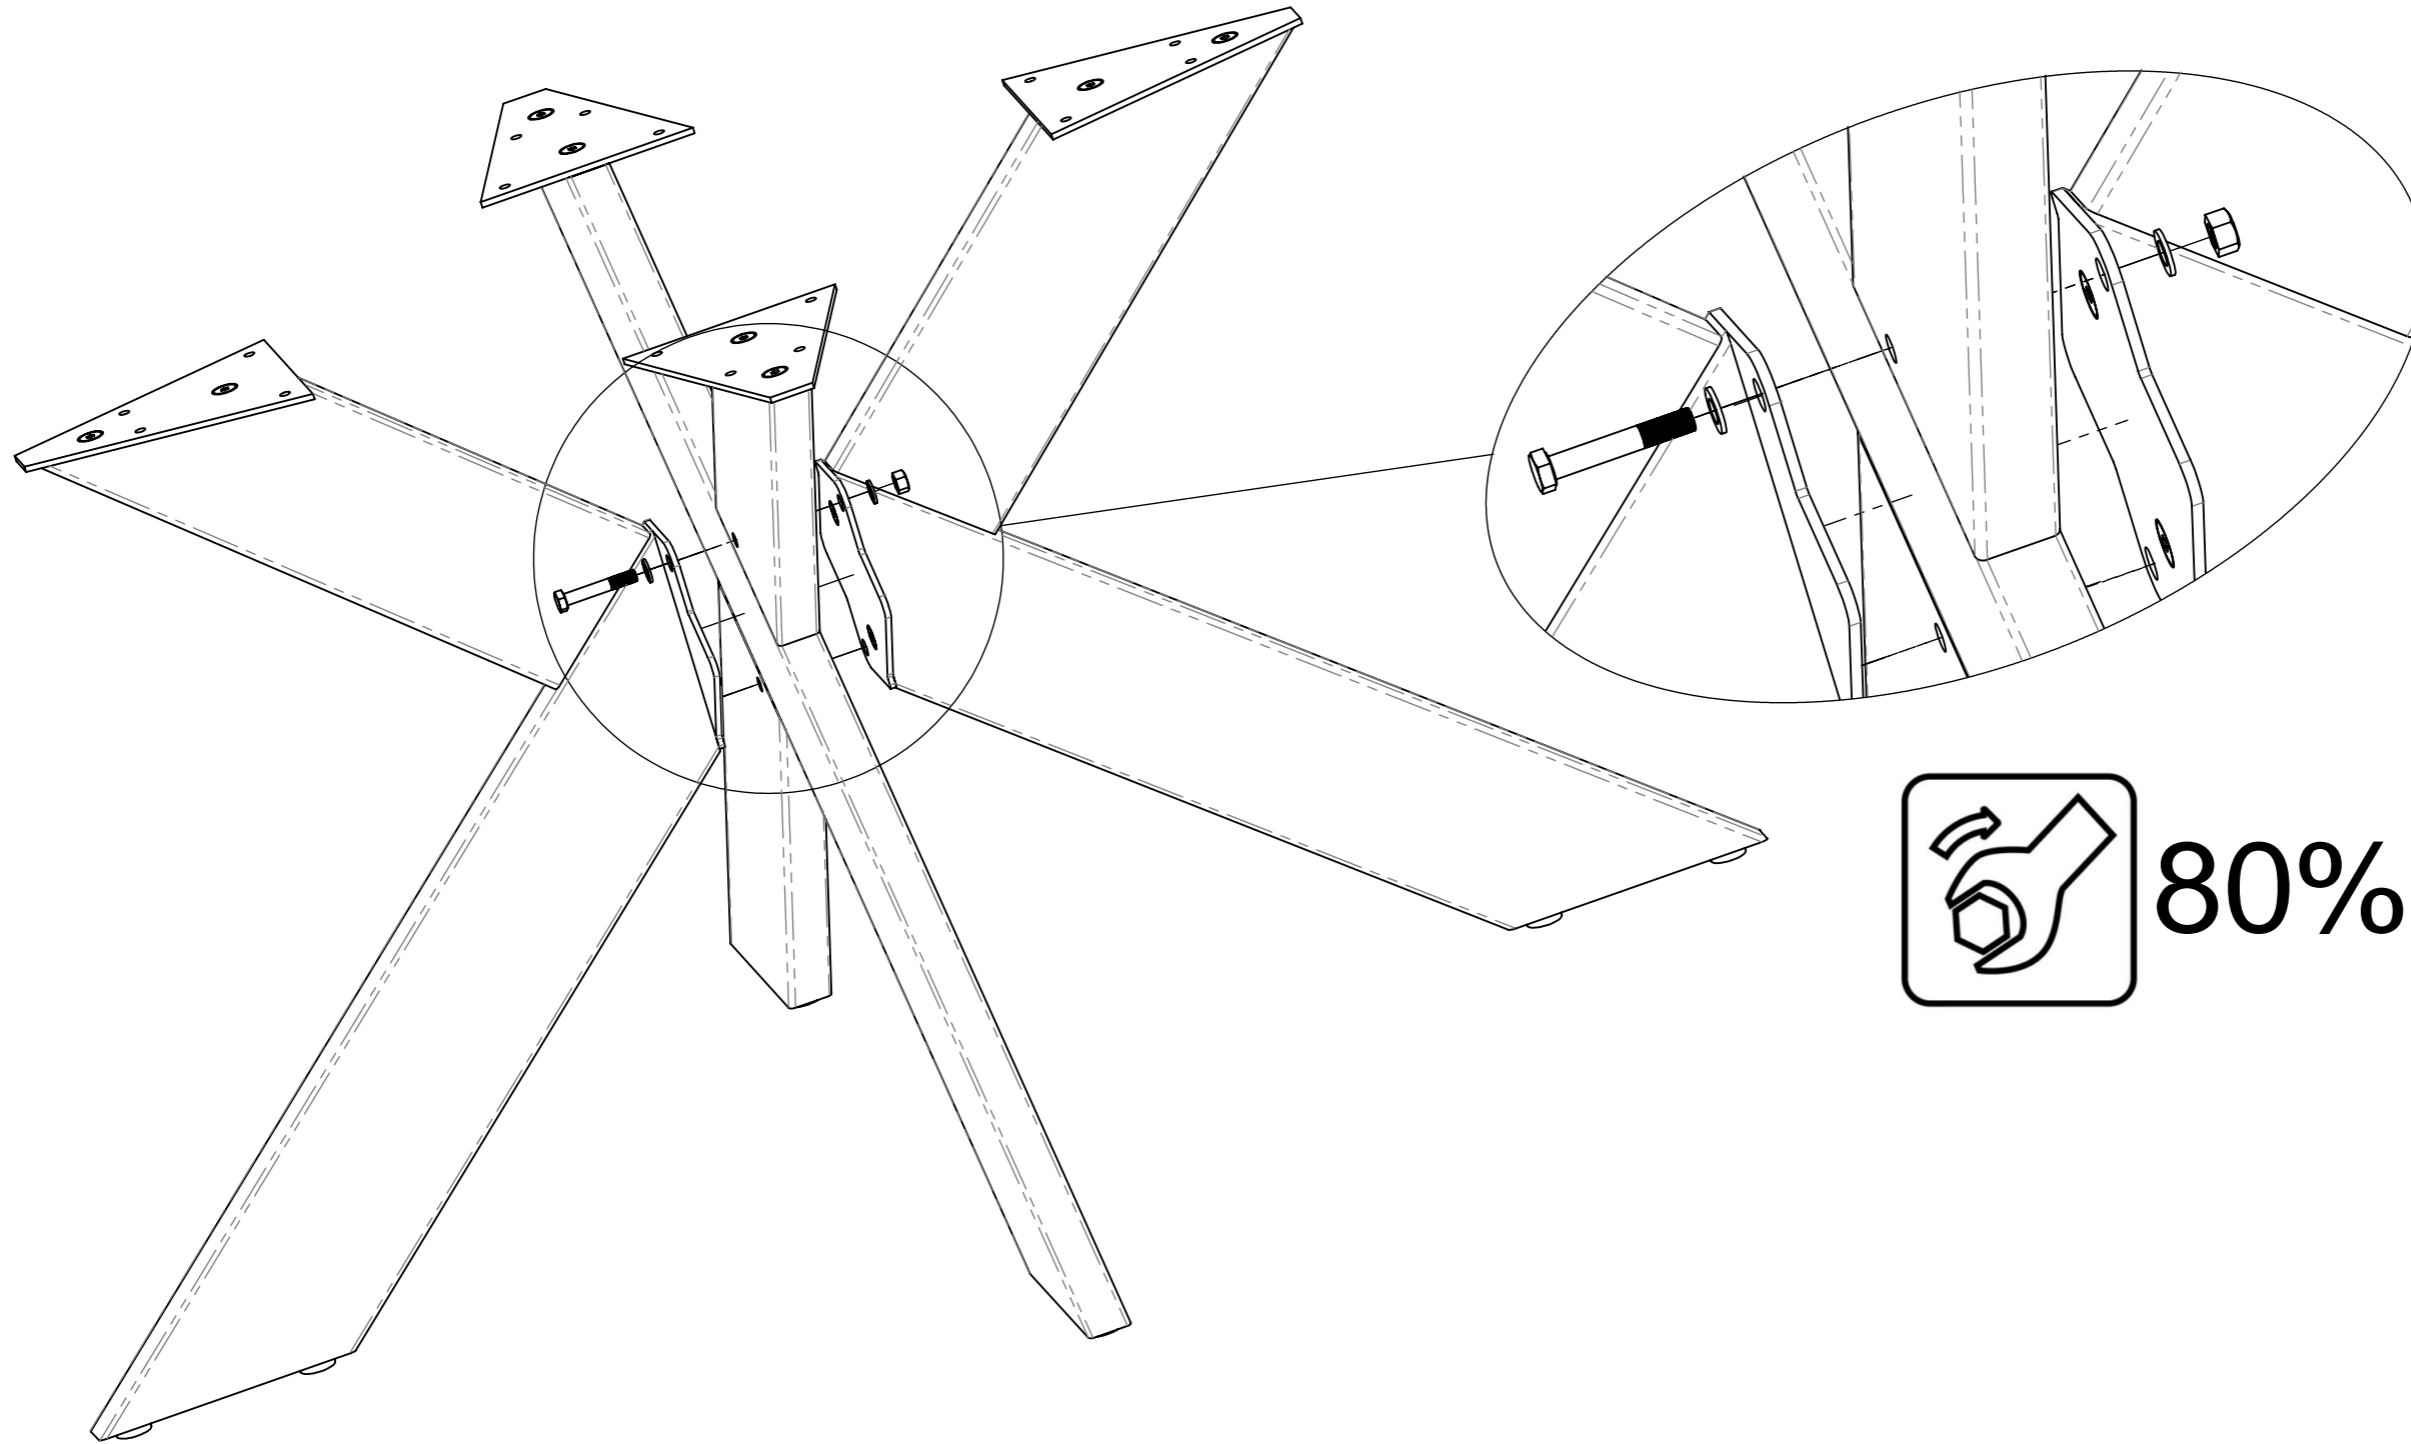

ASSEMBLY INSTRUCTION

NAME: NOTTINGHAM LEG

ITEM NUMBER: 22605-K

12	M8X20MM	
2	M8X50MM	
16	M5X16MM	
2	M8	
4	M8	
1	SW 5MM	
2	H=13	

A (1X)

B (2X)

B-1 (2X)

C (4X)

100%