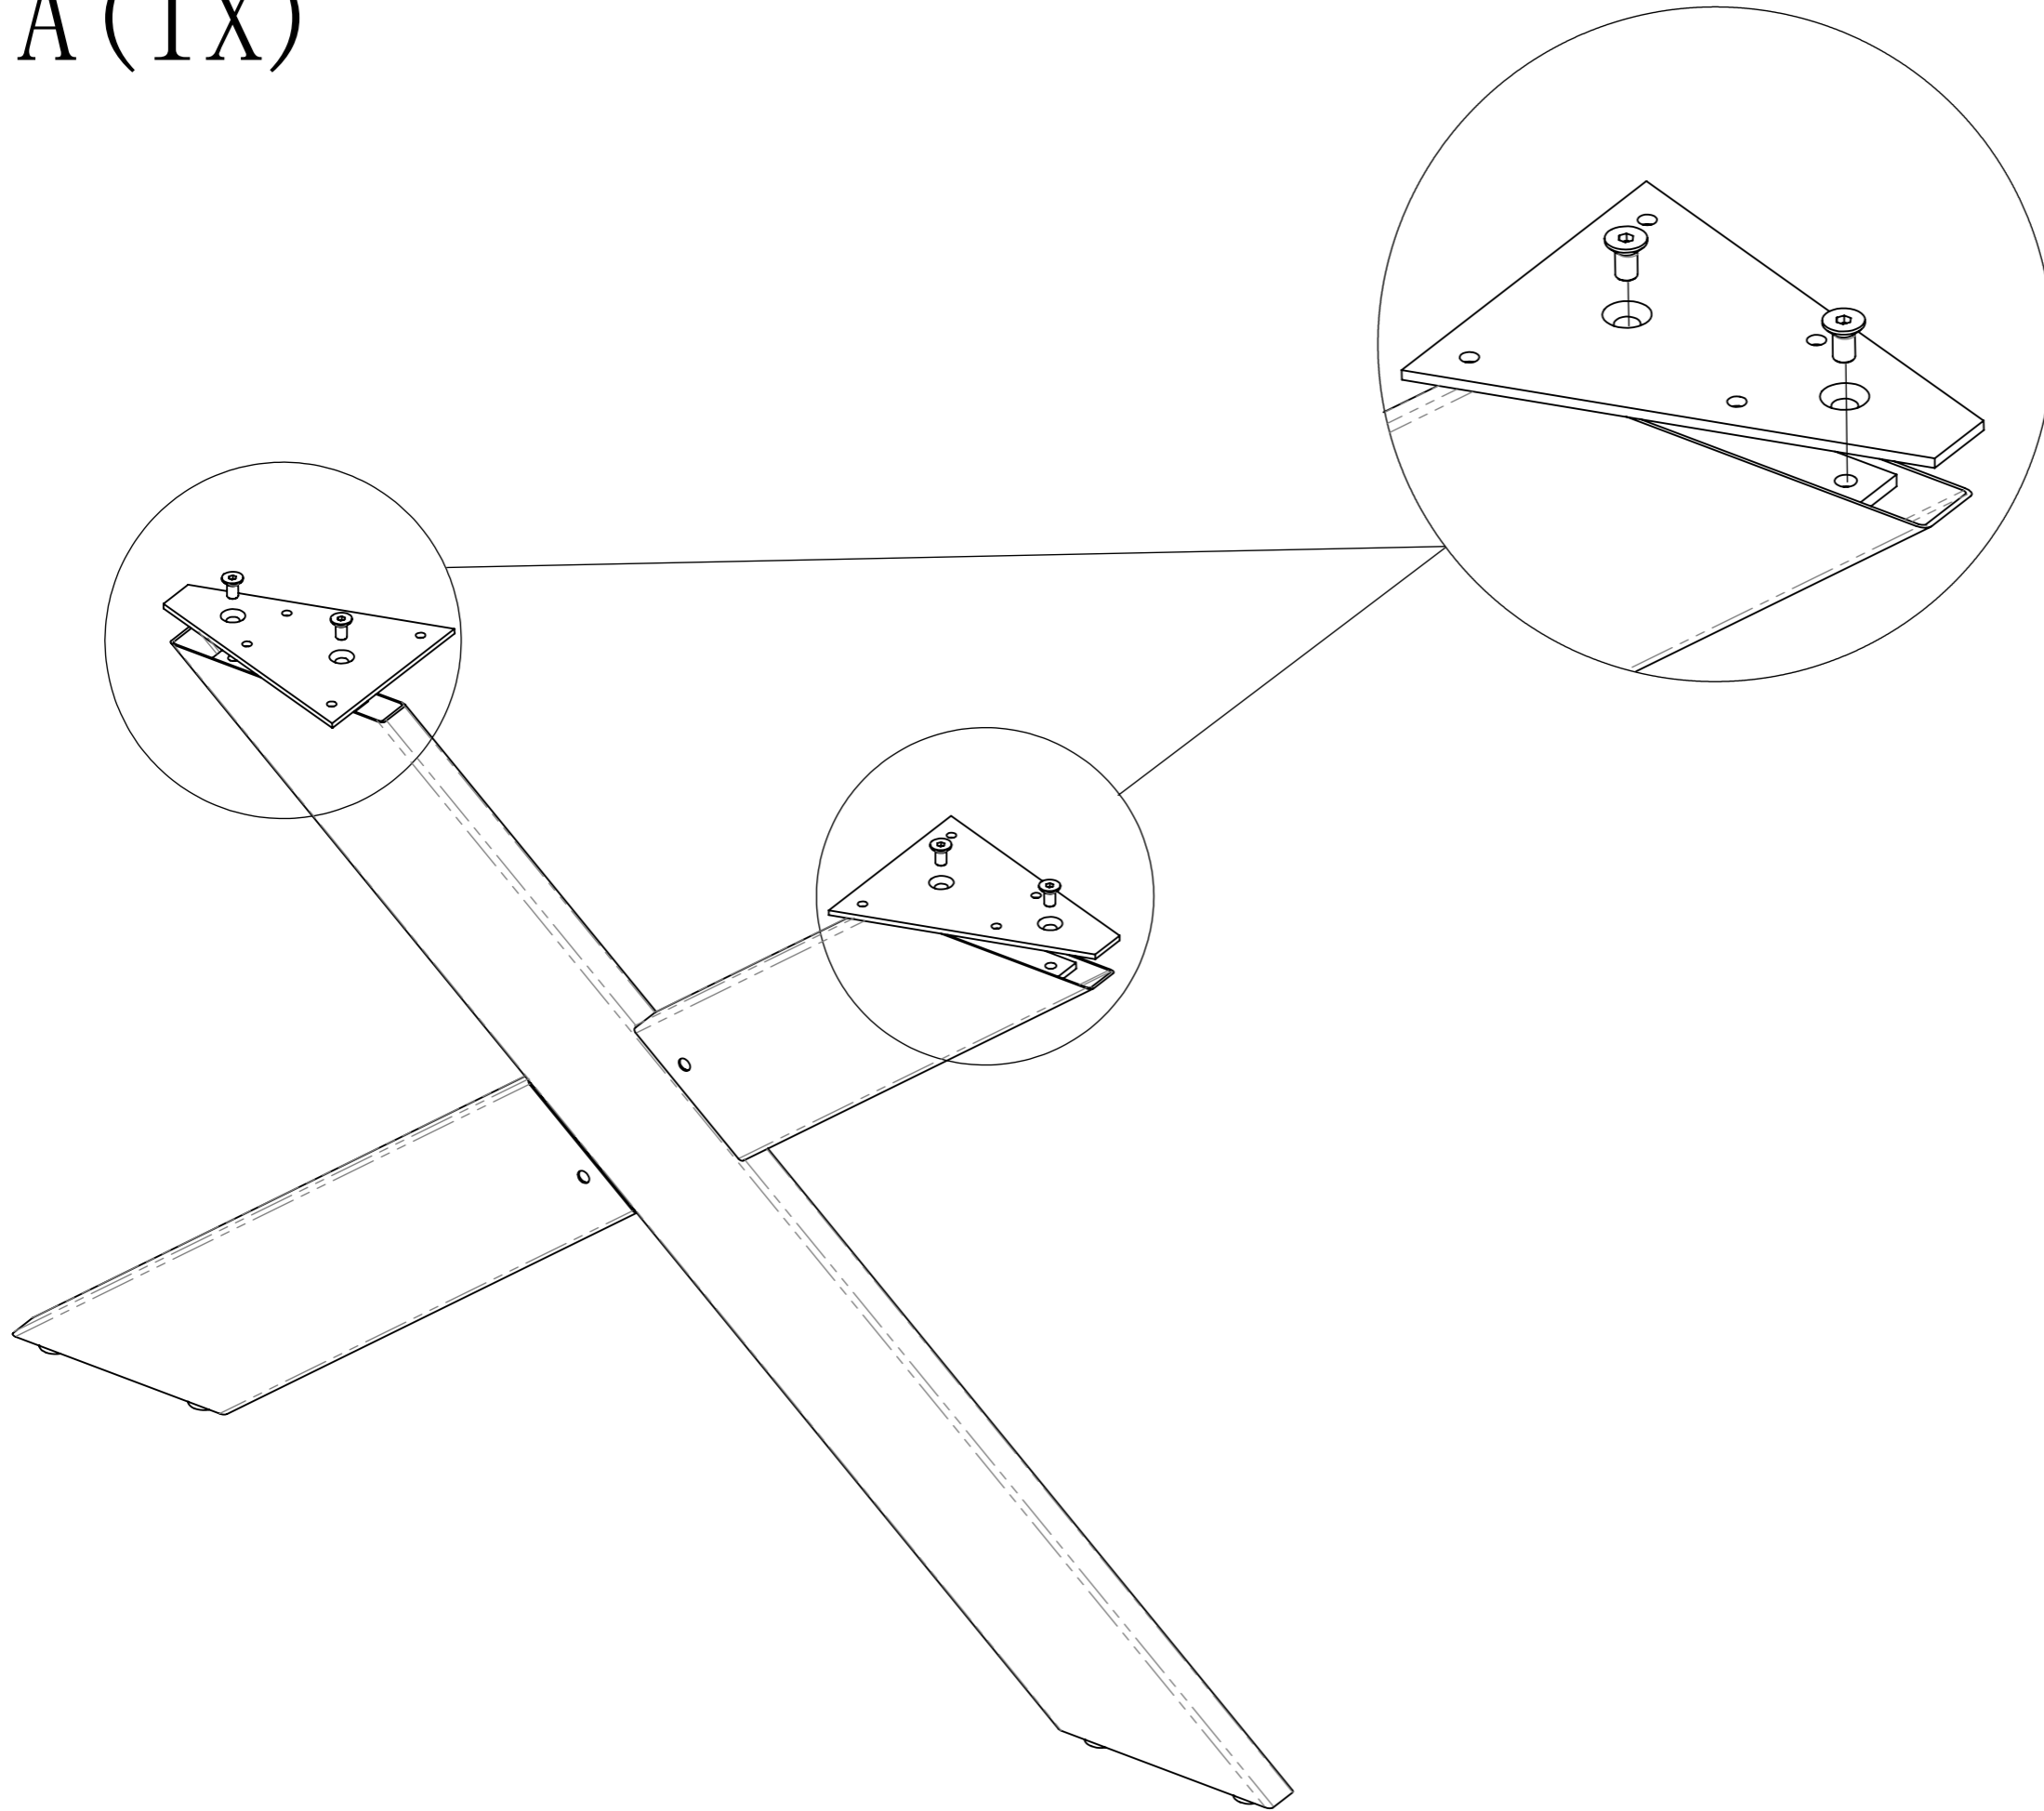

ASSEMBLY INSTRUCTION

NAME: NOTTINGHAM LEG

ITEM NUMBER: 22605-K

12	M8X20MM	
2	M8X50MM	
16	M5X16MM	
2	M8	
4	M8	
1	SW 5MM	
2	H=13	

A (1X)

B (2X)

B-1 (2X)

C (4X)