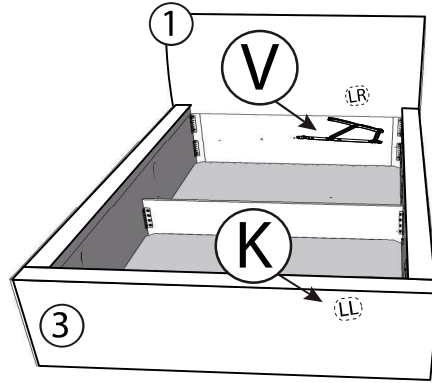

FRIEDA by meise

Bettkasten / Storage

140x200

4