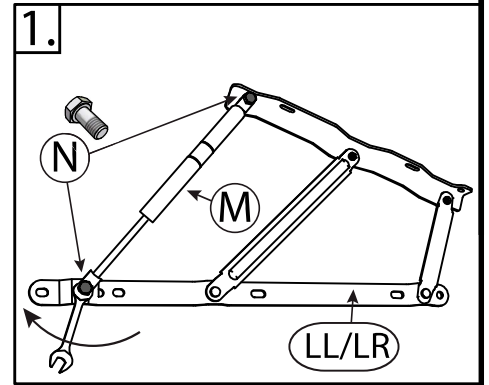

FRIEDA by meise

Bettkasten / Storage

140x200

4