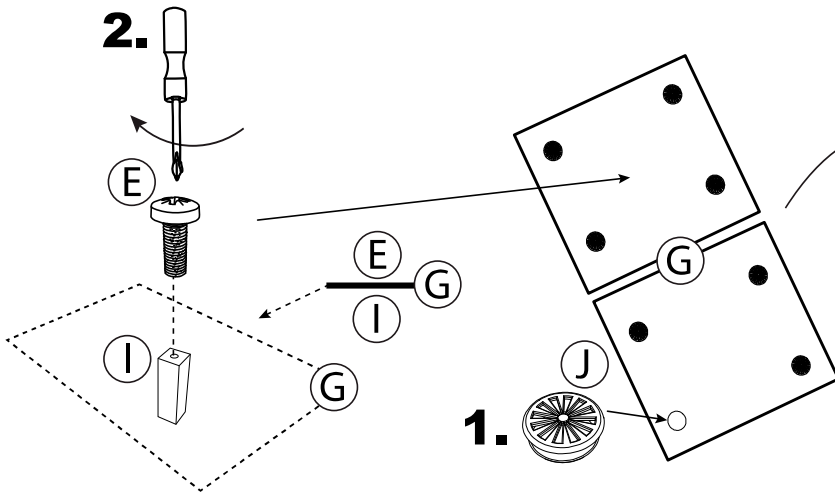

FRIEDA by meise

Bettkasten / Storage

140x200

6

7

8