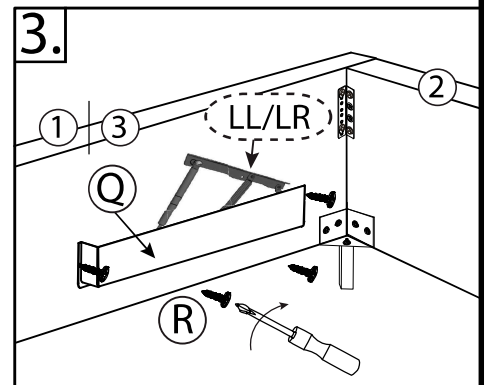

FRIEDA by meise

Bettkasten / Storage

140x200

4