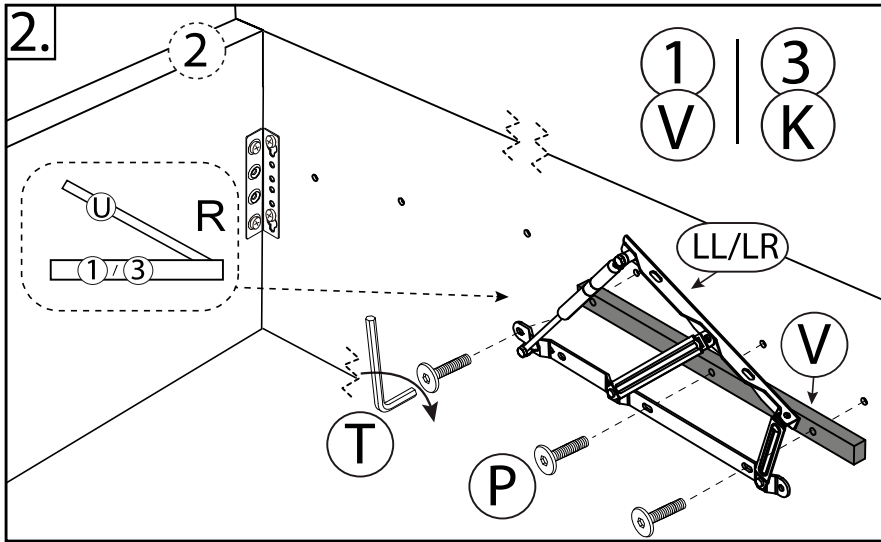

FRIEDA by meise

Bettkasten / Storage

140x200

4