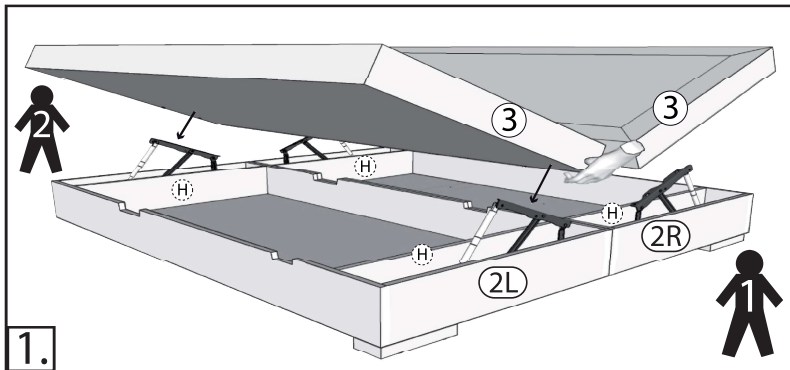

LENNO by meise

Bettkasten / Storage

160
180
200

4