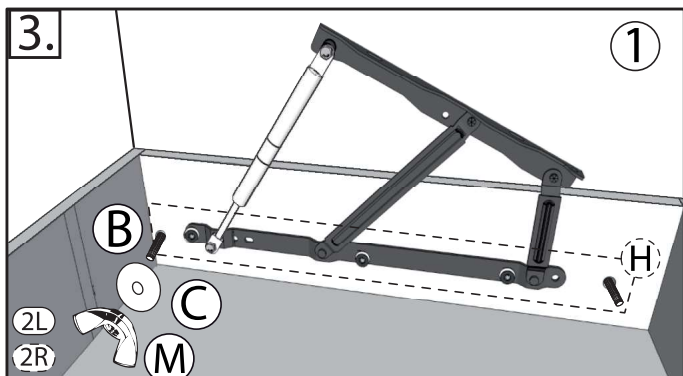

LENNO by meise

Bettkasten / Storage

160
180
200

4

5

6