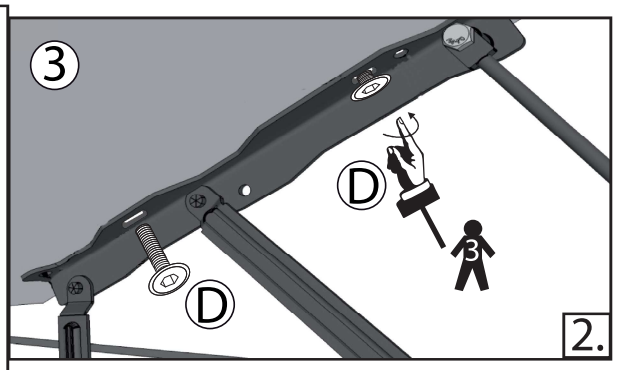

LENNO by meise

Bettkasten / Storage

160
180
200

4