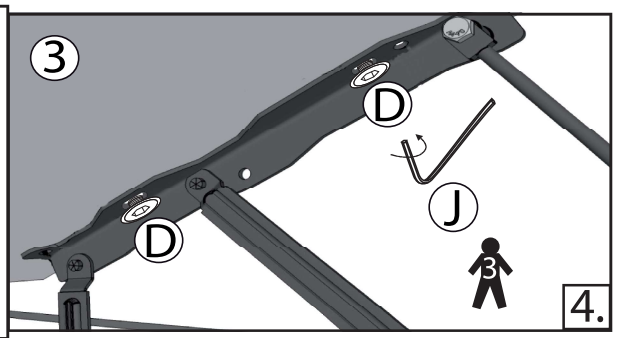

LENNO by meise

Bettkasten / Storage

160
180
200

4