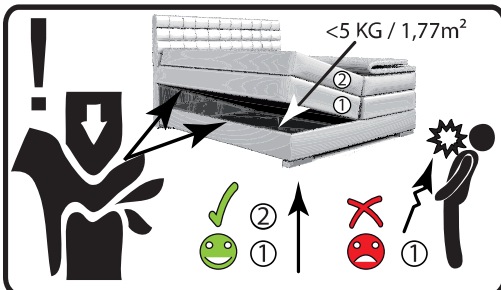

Meise Möbel GmbH & KG
Klosterbauerschafter Straße 27
D-32278 Kirchlengern
Tel.: +49 5223 - 180 98-0
Email: info@meisemoebel.de

meise.möbel®

Modelle mit Lichtquellen: Die Lichtquellen und die separaten Steuerungselemente können zur Überprüfung durch die Marktüberwachungsbehörde / als Austauschteil aus dem umgebenden Produkt entnommen werden, ohne sie dauerhaft zu zerstören. Anweisungen dazu finden Sie in der technischen Dokumentation des Produktes.

Models incl. LED Light: The light sources and the separate control elements can be removed from the surrounded product for inspection by the market surveillance authority / as replacement part without permanently destroying them. Instructions for this can be found in the technical documentation of the product.

„Wichtig: Gebrauchs- und Montageanleitung für spätere Bezugnahme aufbewahren, sorgfältig lesen“

"Important: for future reference please keep the assembly instruction, read it carefully"

20 PAP 21 PAP

04 PE-LD 05 PP

PP PES

Sperrmüll / bulky waste

инструкции за монтаж / návod k montáži / monteringsvejledning / instrucciones de montaje / monterimisjuhendid / instructions de montage / asennusohjeet / οδηγίες συναρμολόγησης / szerelési útmutató / upute za montažu / istruzioni di montaggio / montāžas instrukcijas / surinkimo instrukcijos / montage-instructies / instruções de montagem / instrukcja montażu / instrukcijunile de asamblare / инструкции по сборке / monteringsanvisningar / návod na montáž / navodila za montažo / montaj talimatları